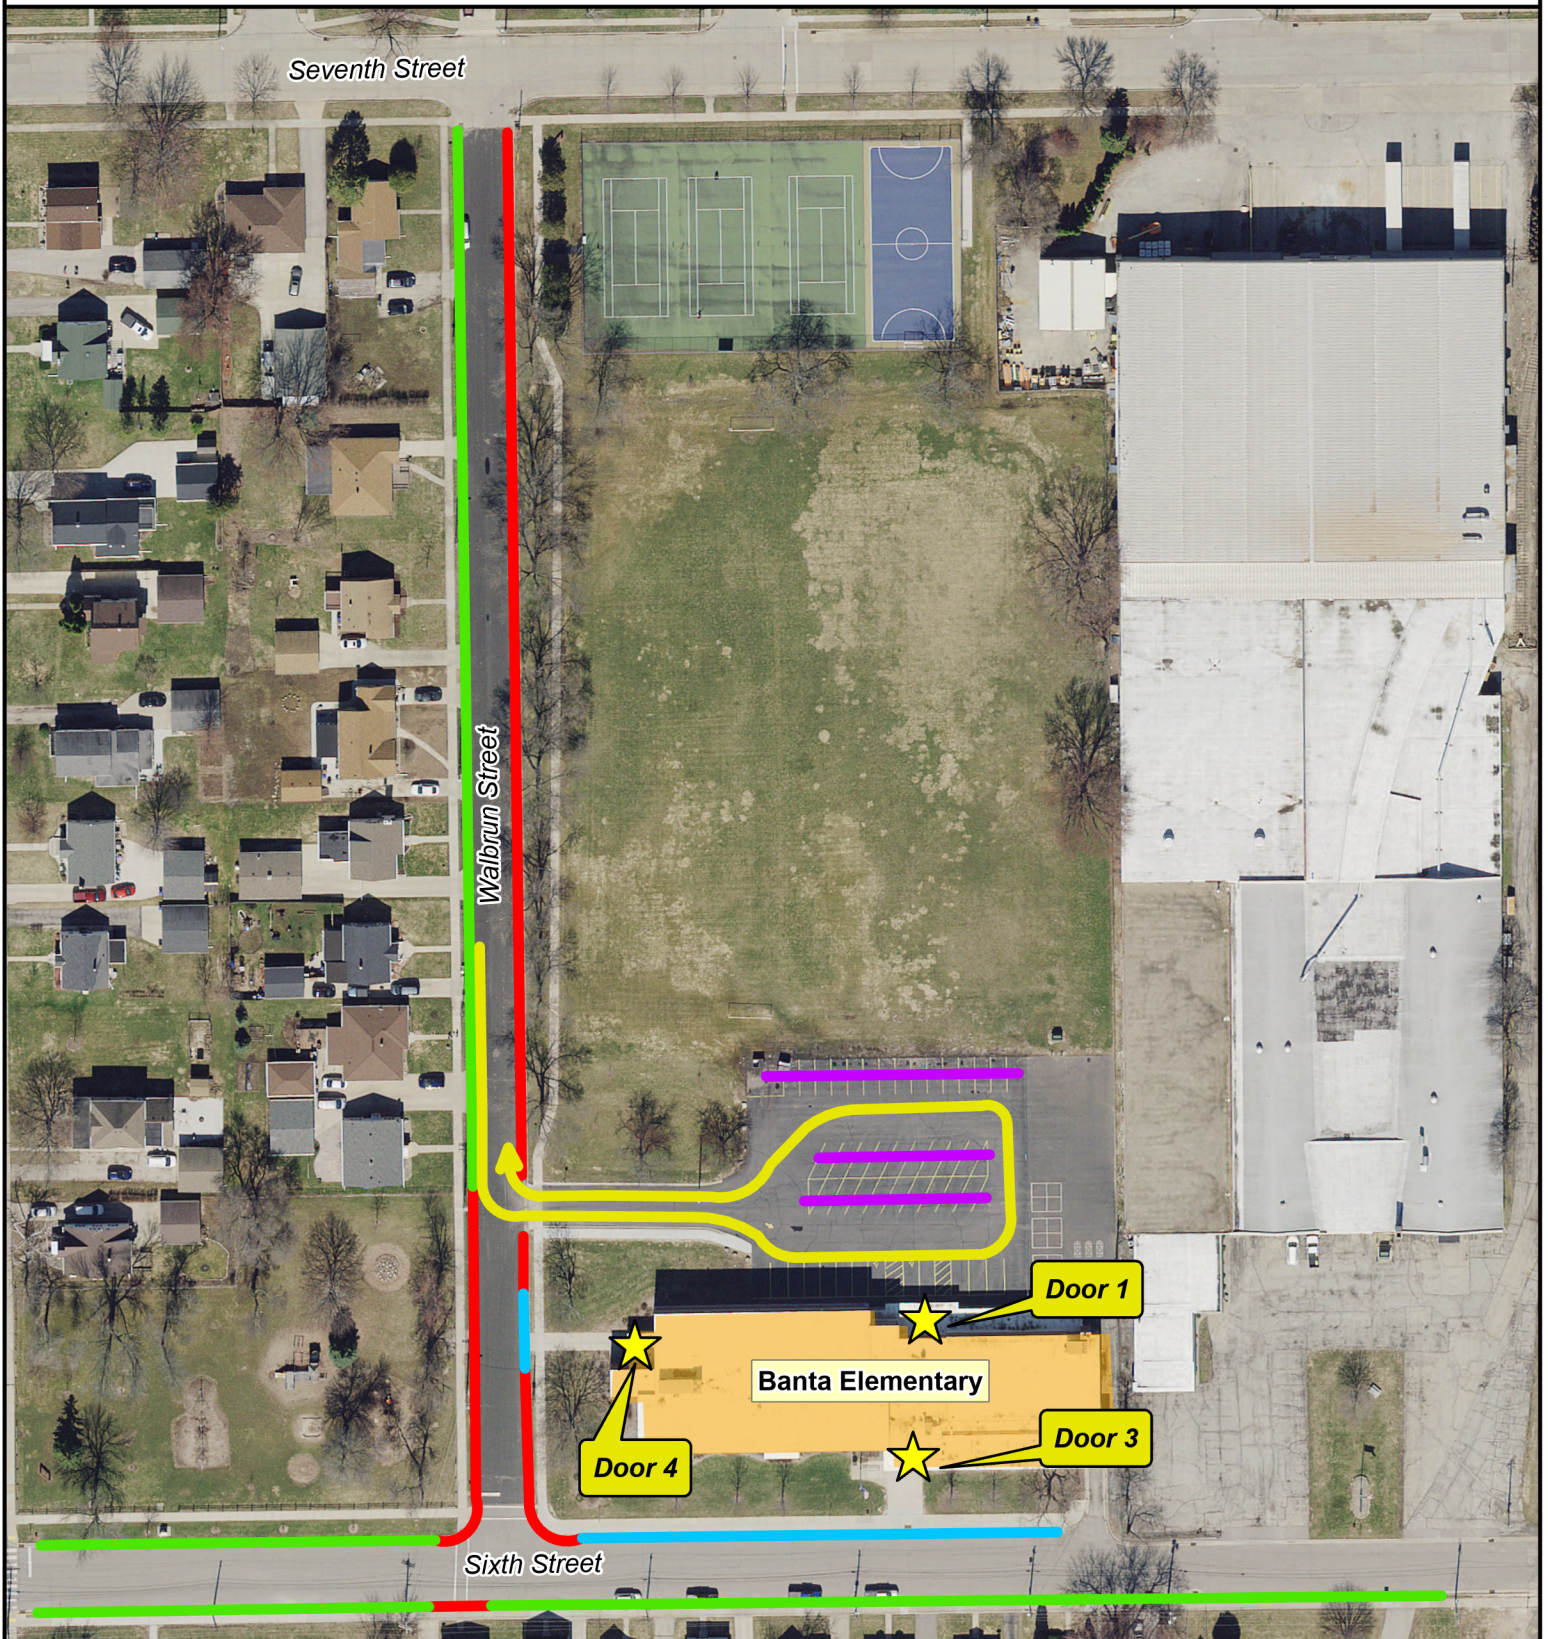

Parent Parking | Banta Elementary School

- Bus Loading Area
- Parent Pick Up / Drop Off
- Parent/General Parking
- Staff Parking
- No Parking

PREPARED NOVEMBER 2021 BY: