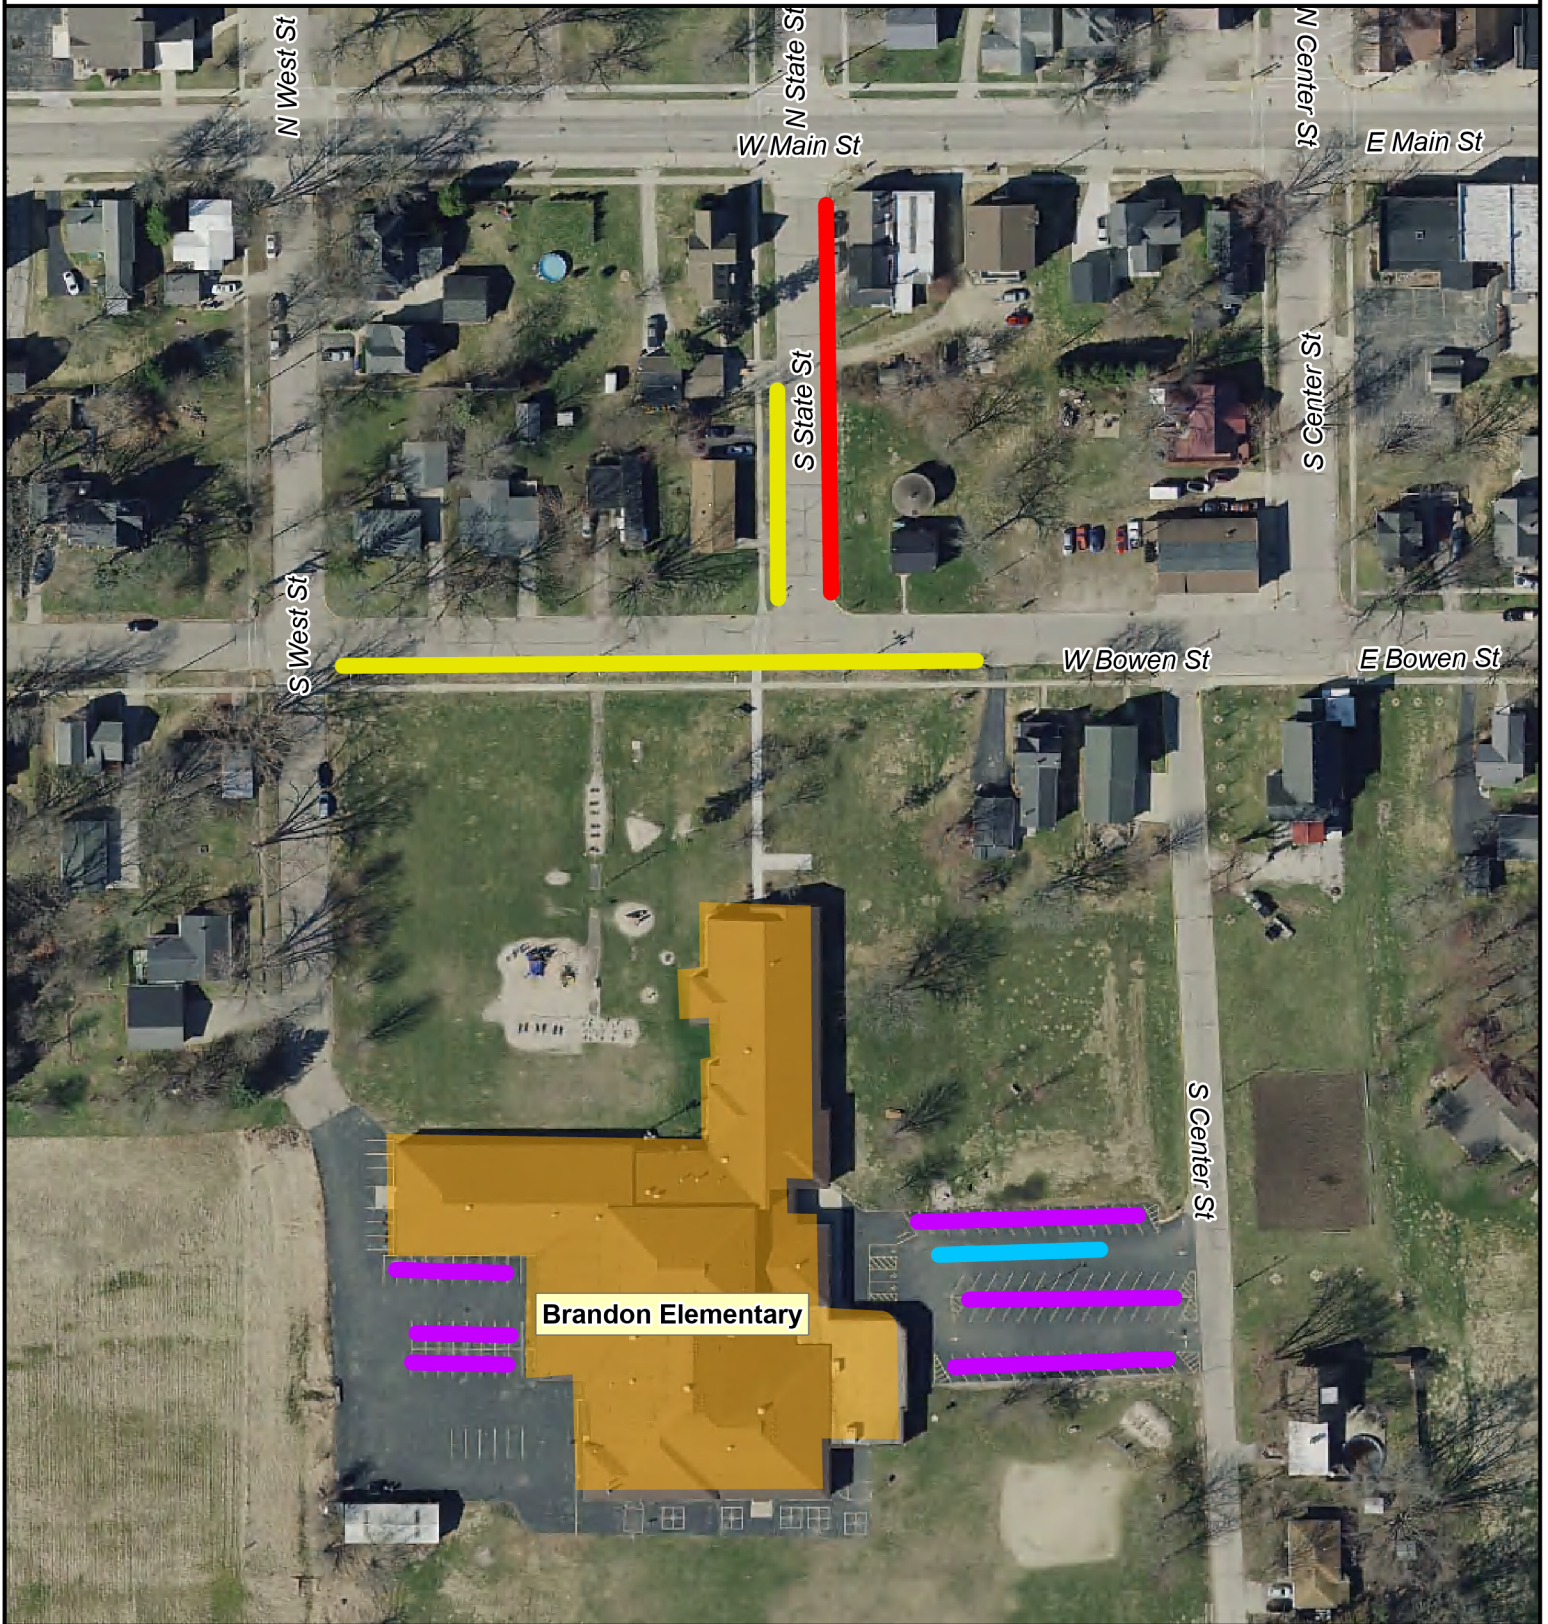

Parent Parking | Brandon Elementary School

- ▬ Bus Loading Area
- ▬ Parent Pick-up/Drop-off
- ▬ Staff Parking
- ▬ No Parking

PREPARED JULY 2022 BY: