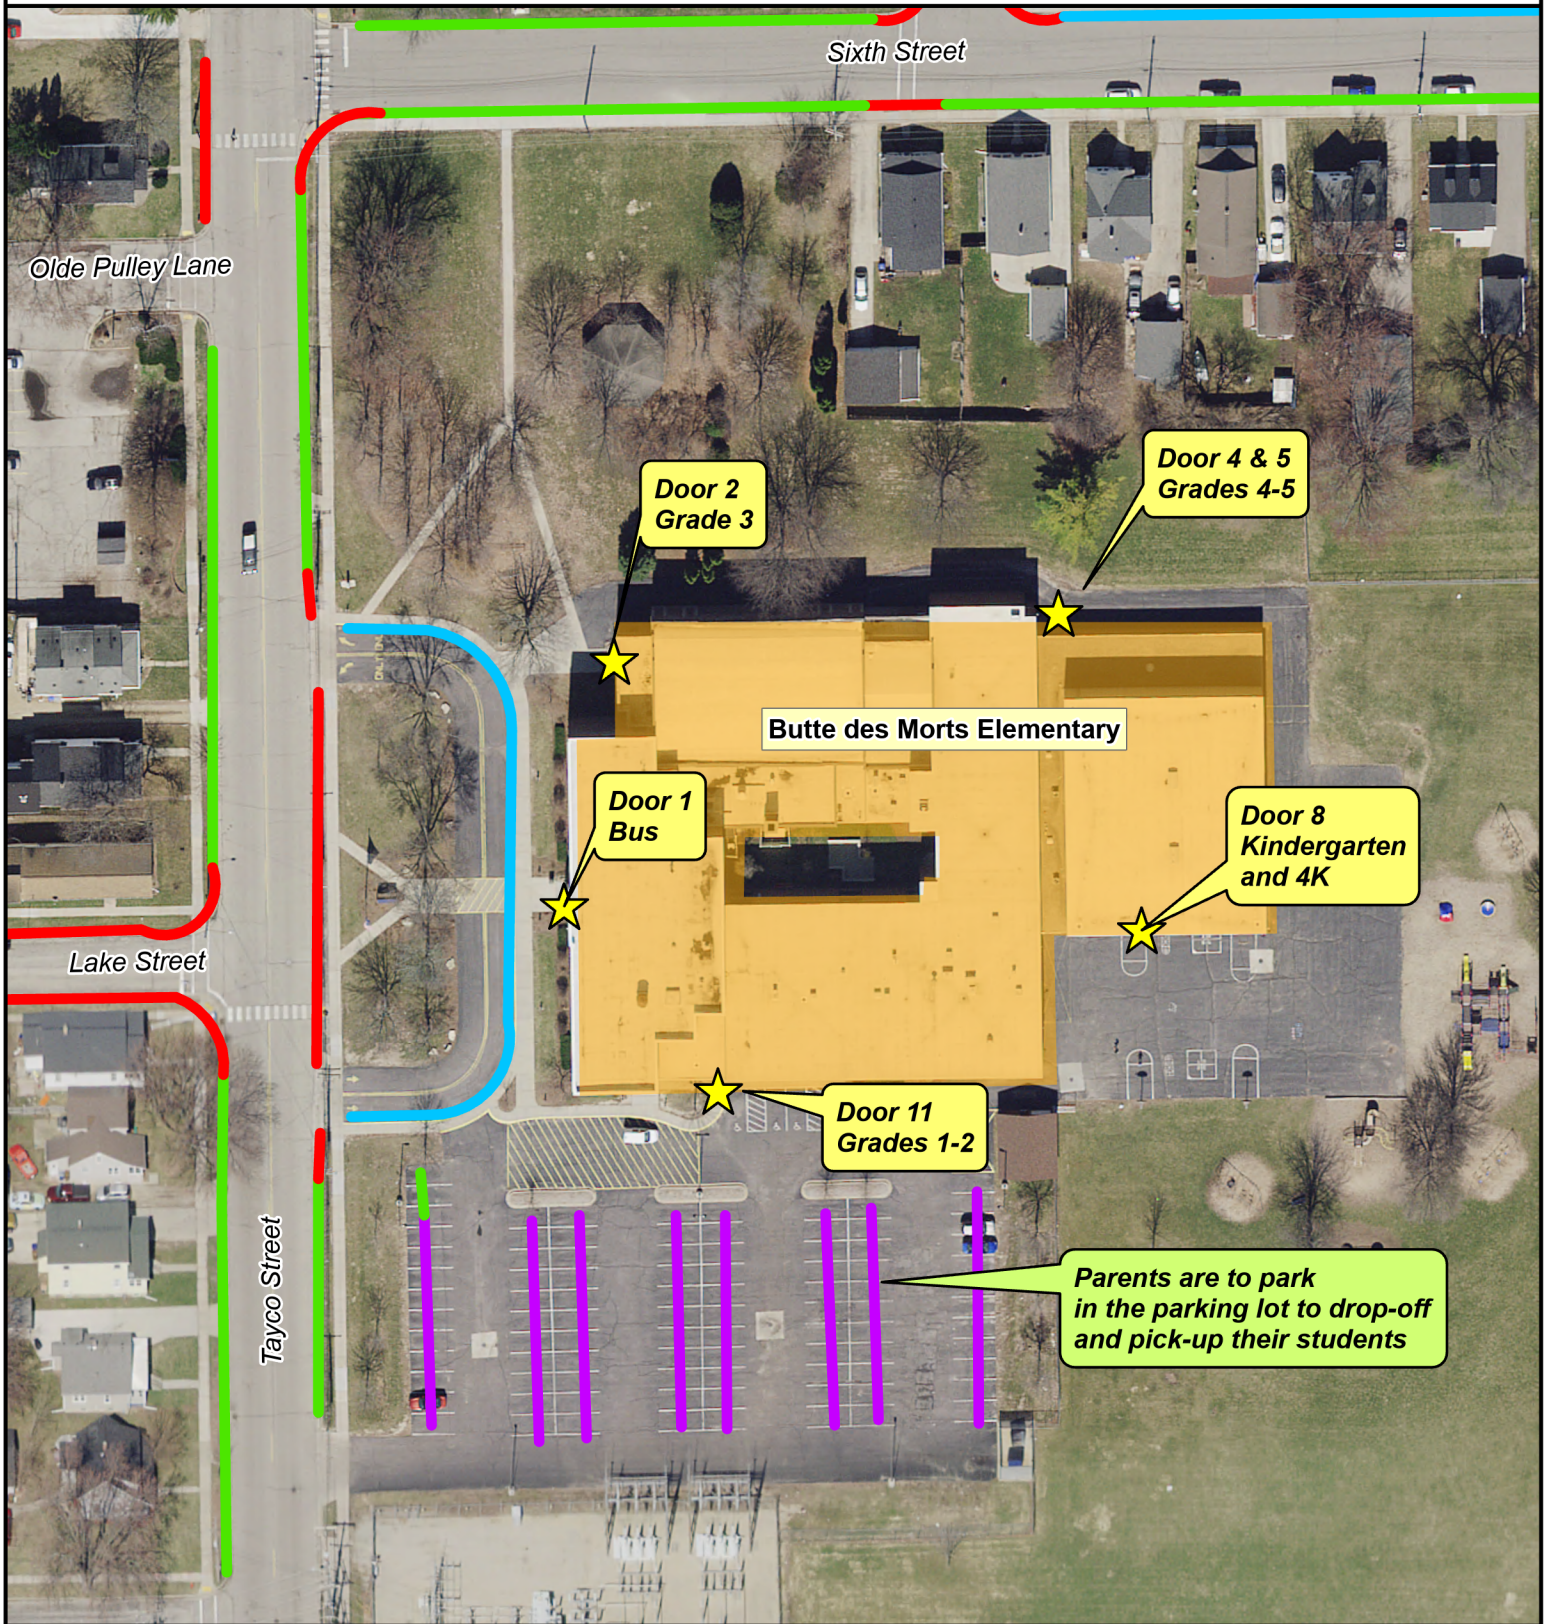

Parent Parking | Butte Des Morts Elementary School

- Bus Loading Area
- Parent/General Parking
- Staff Parking
- No Parking

PREPARED NOVEMBER 2021 BY: