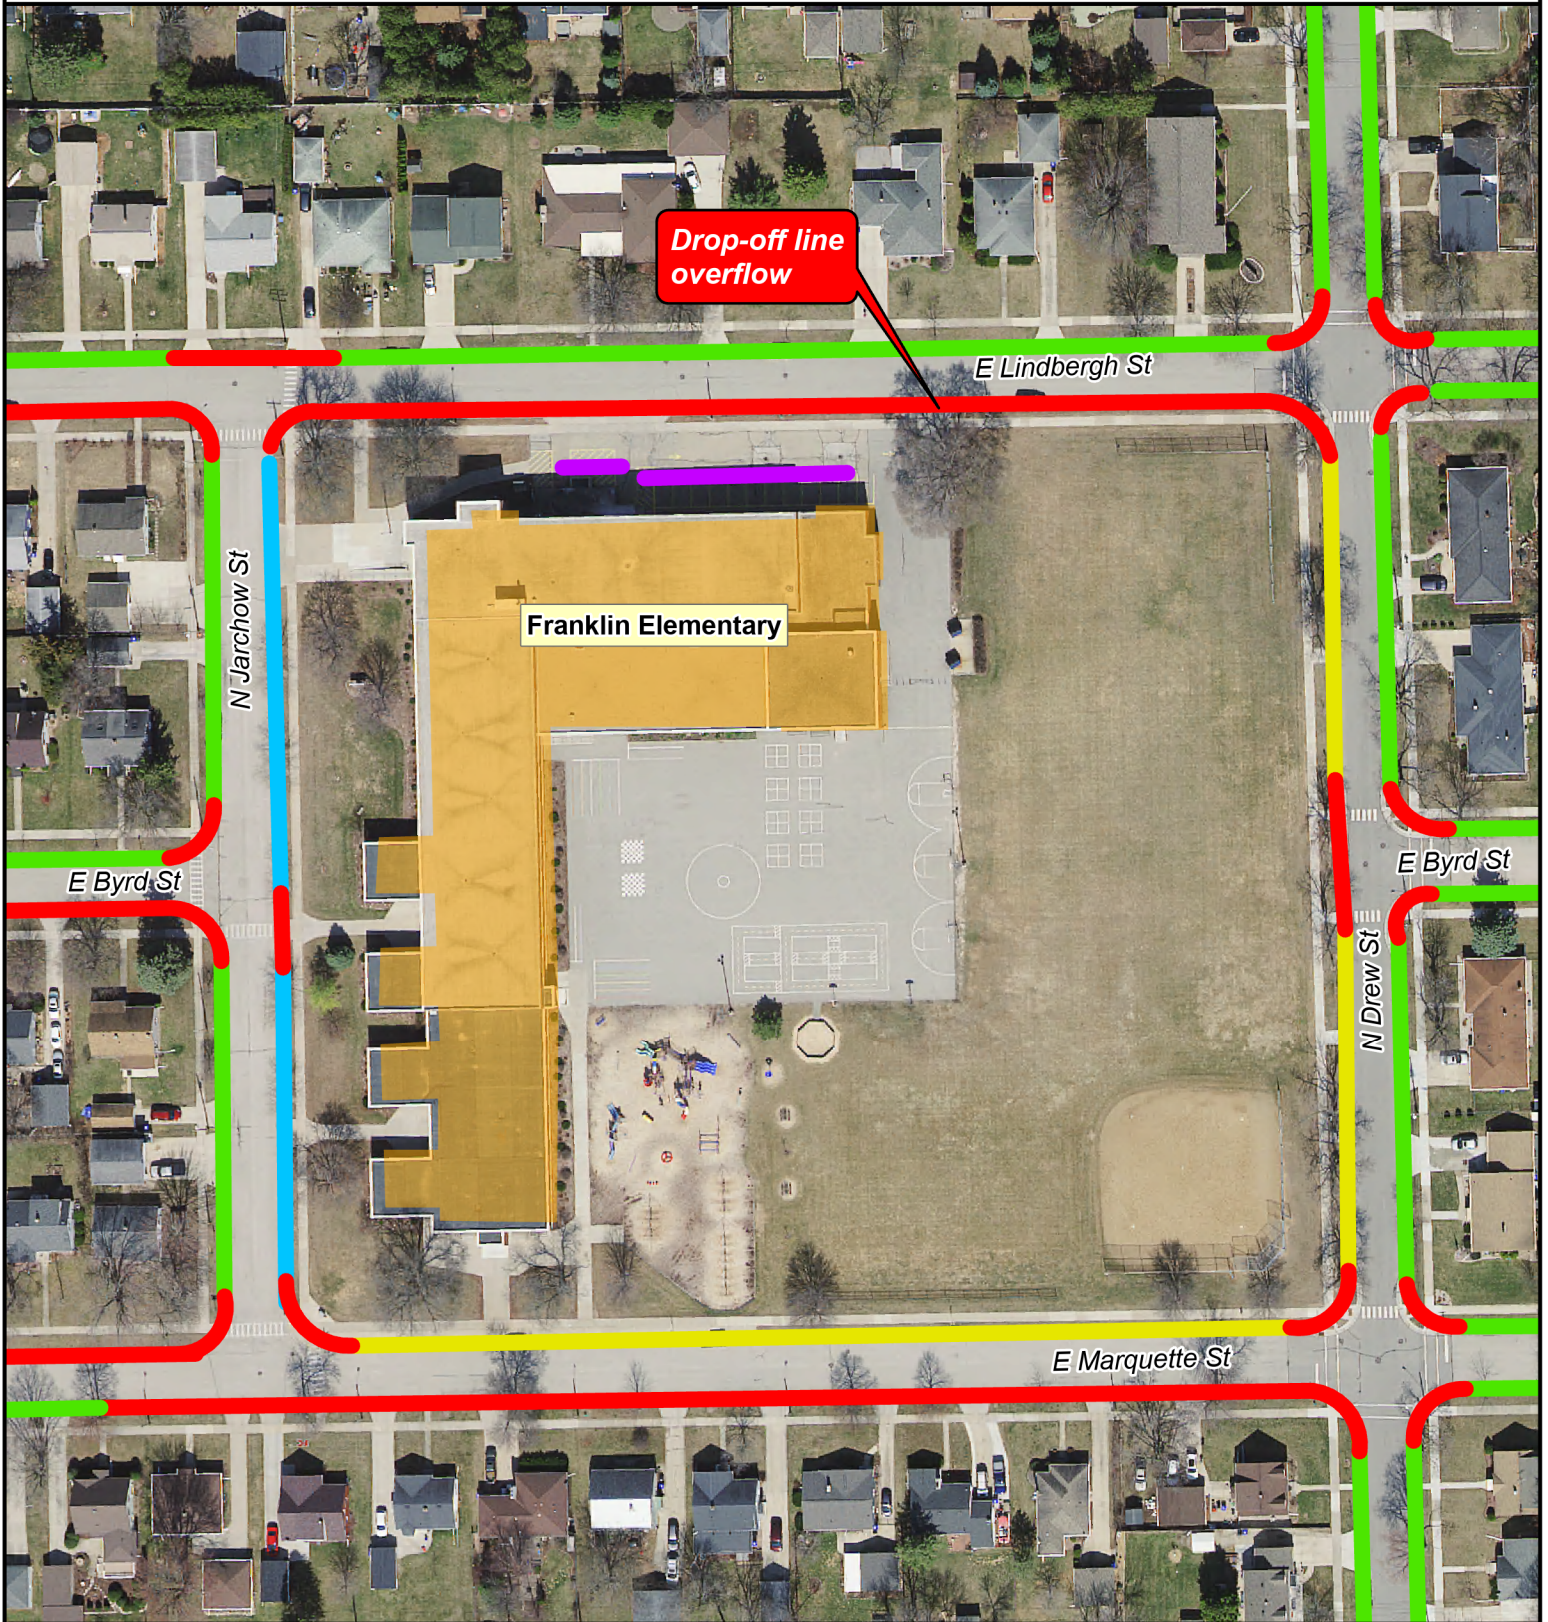

Parent Parking | Franklin Elementary School

- █ Bus/Cab Loading Area
- █ Parent Pick-up/Drop-off
- █ Parent/General Parking
- █ Staff Parking
- █ No Parking

PREPARED AUGUST 2022 BY: