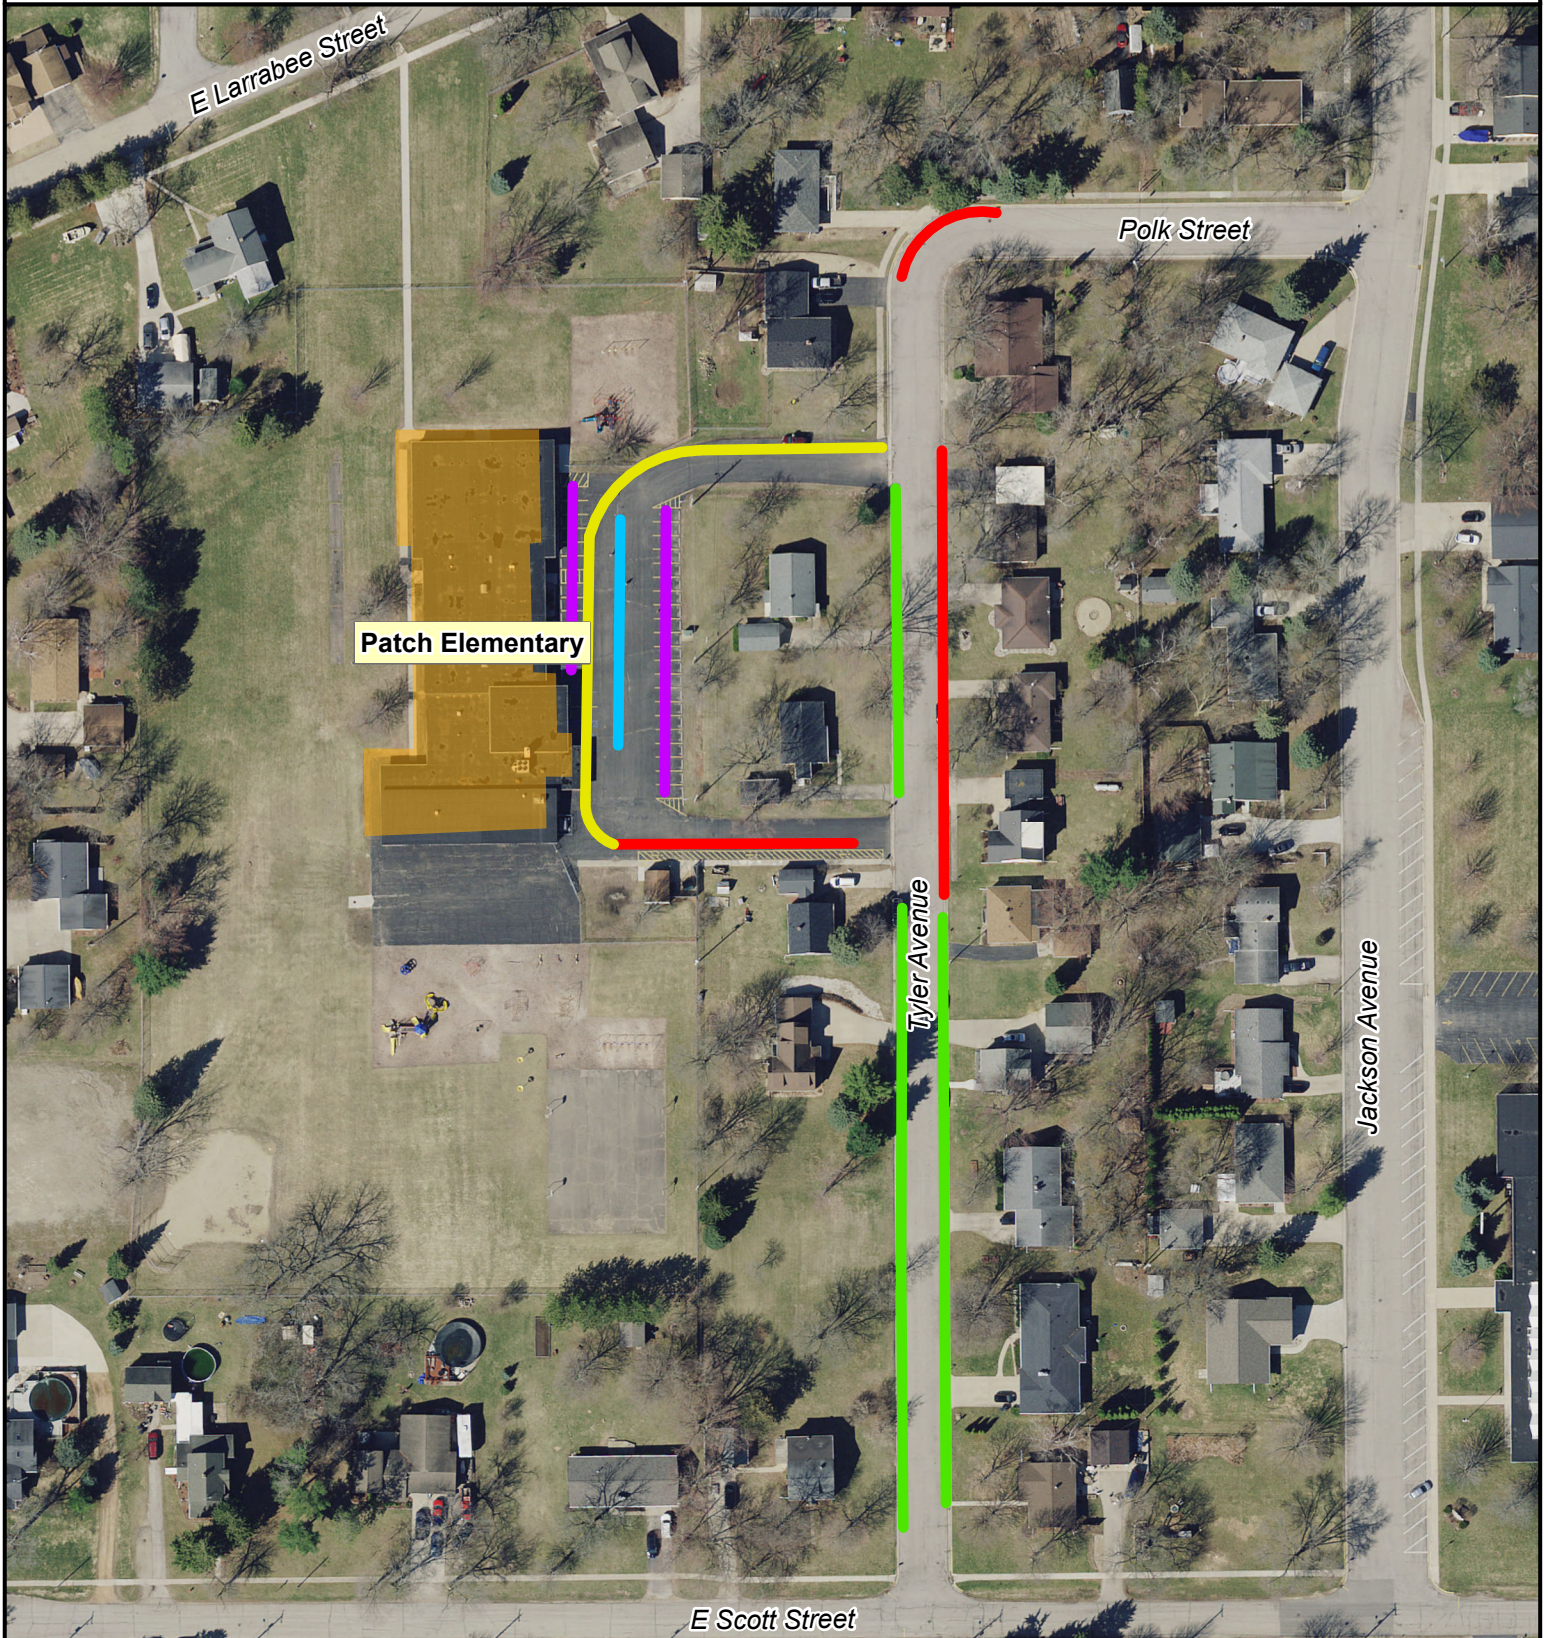

Parent Parking | HB Patch Elementary School

- Bus Loading Area
- Parent Pick Up / Drop Off
- Parent/General Parking
- Staff Parking
- No Parking

PREPARED AUGUST 2021 BY: