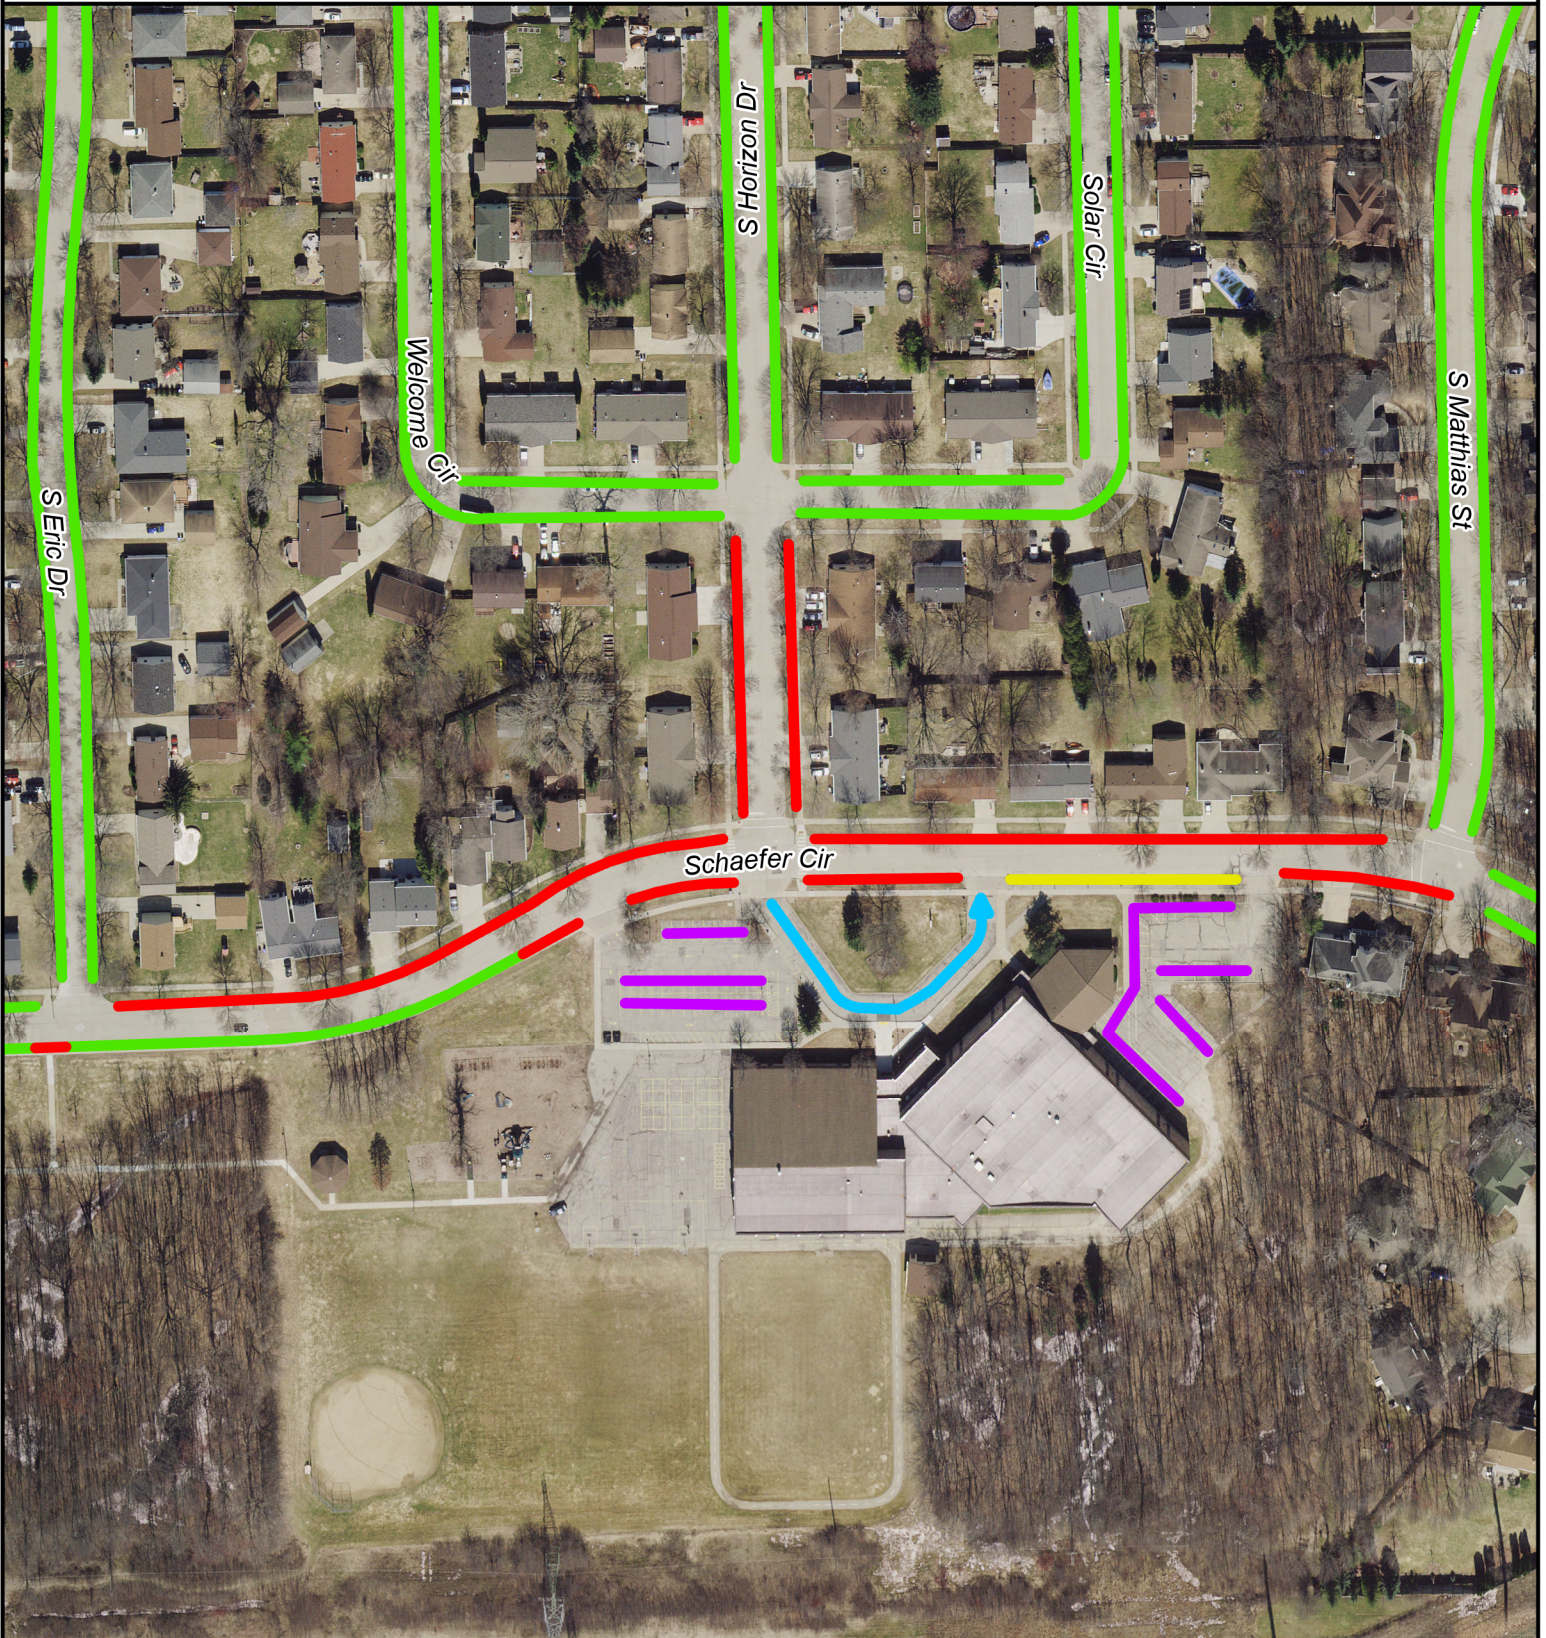

Parent Parking | Horizons Elementary School

- Bus Loading Area
- Parent Pick Up / Drop Off
- Parent/General Parking
- Staff Parking
- No Parking

PREPARED AUGUST 2021 BY: