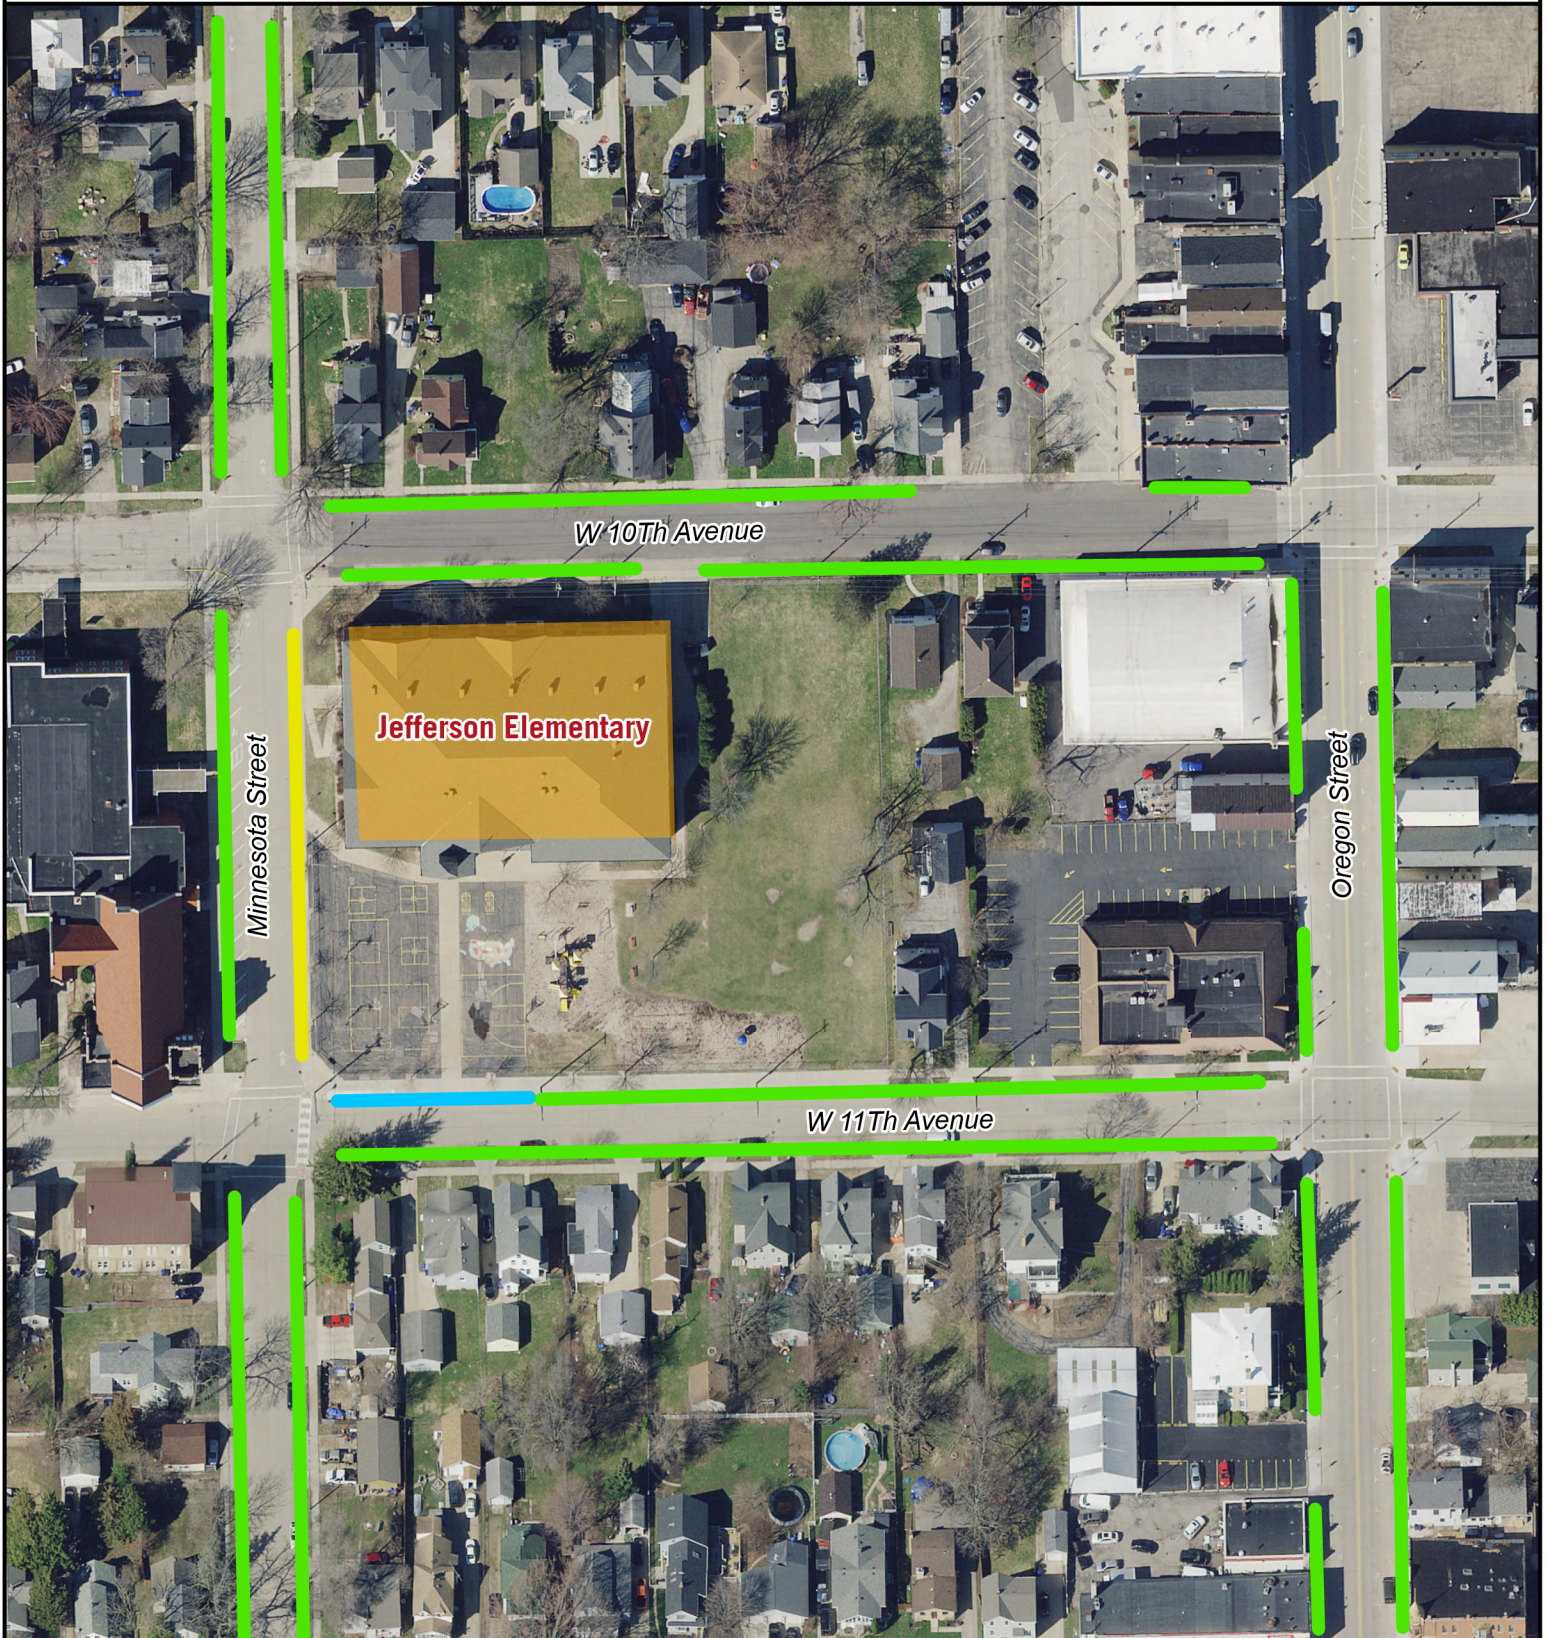

School Circulation Map | Jefferson Elementary School

- Bus Loading Area
- Parent Pick-up/Drop-off
- Parent/General Parking

PREPARED DECEMBER 2022 BY: