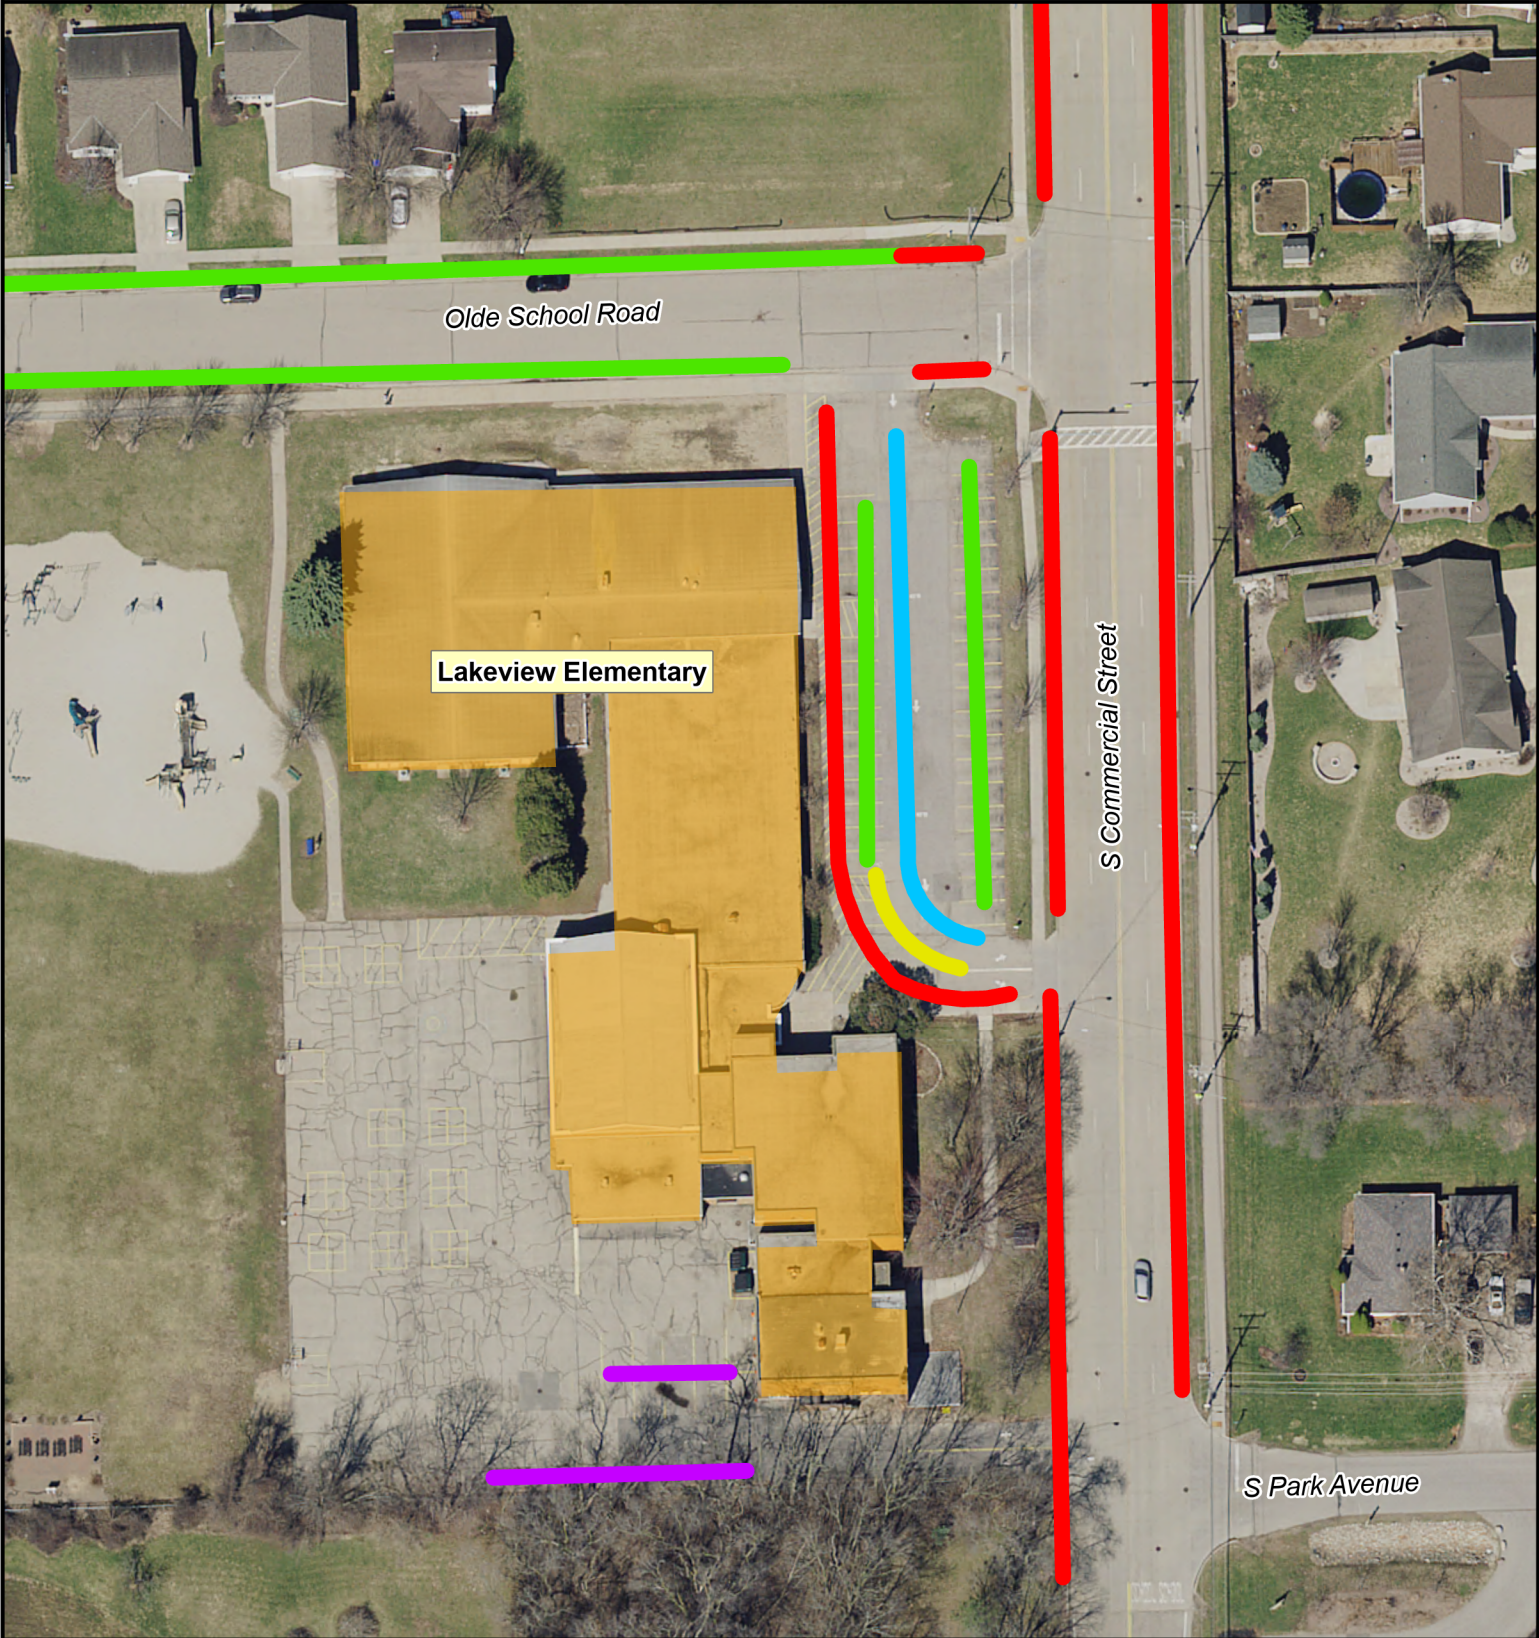

Parent Parking | Lakeview Elementary School

- Bus Loading Area
- Parent Pick-up/Drop-off
- Parent/General Parking
- Staff Parking
- No Parking

PREPARED JUNE 2022 BY: