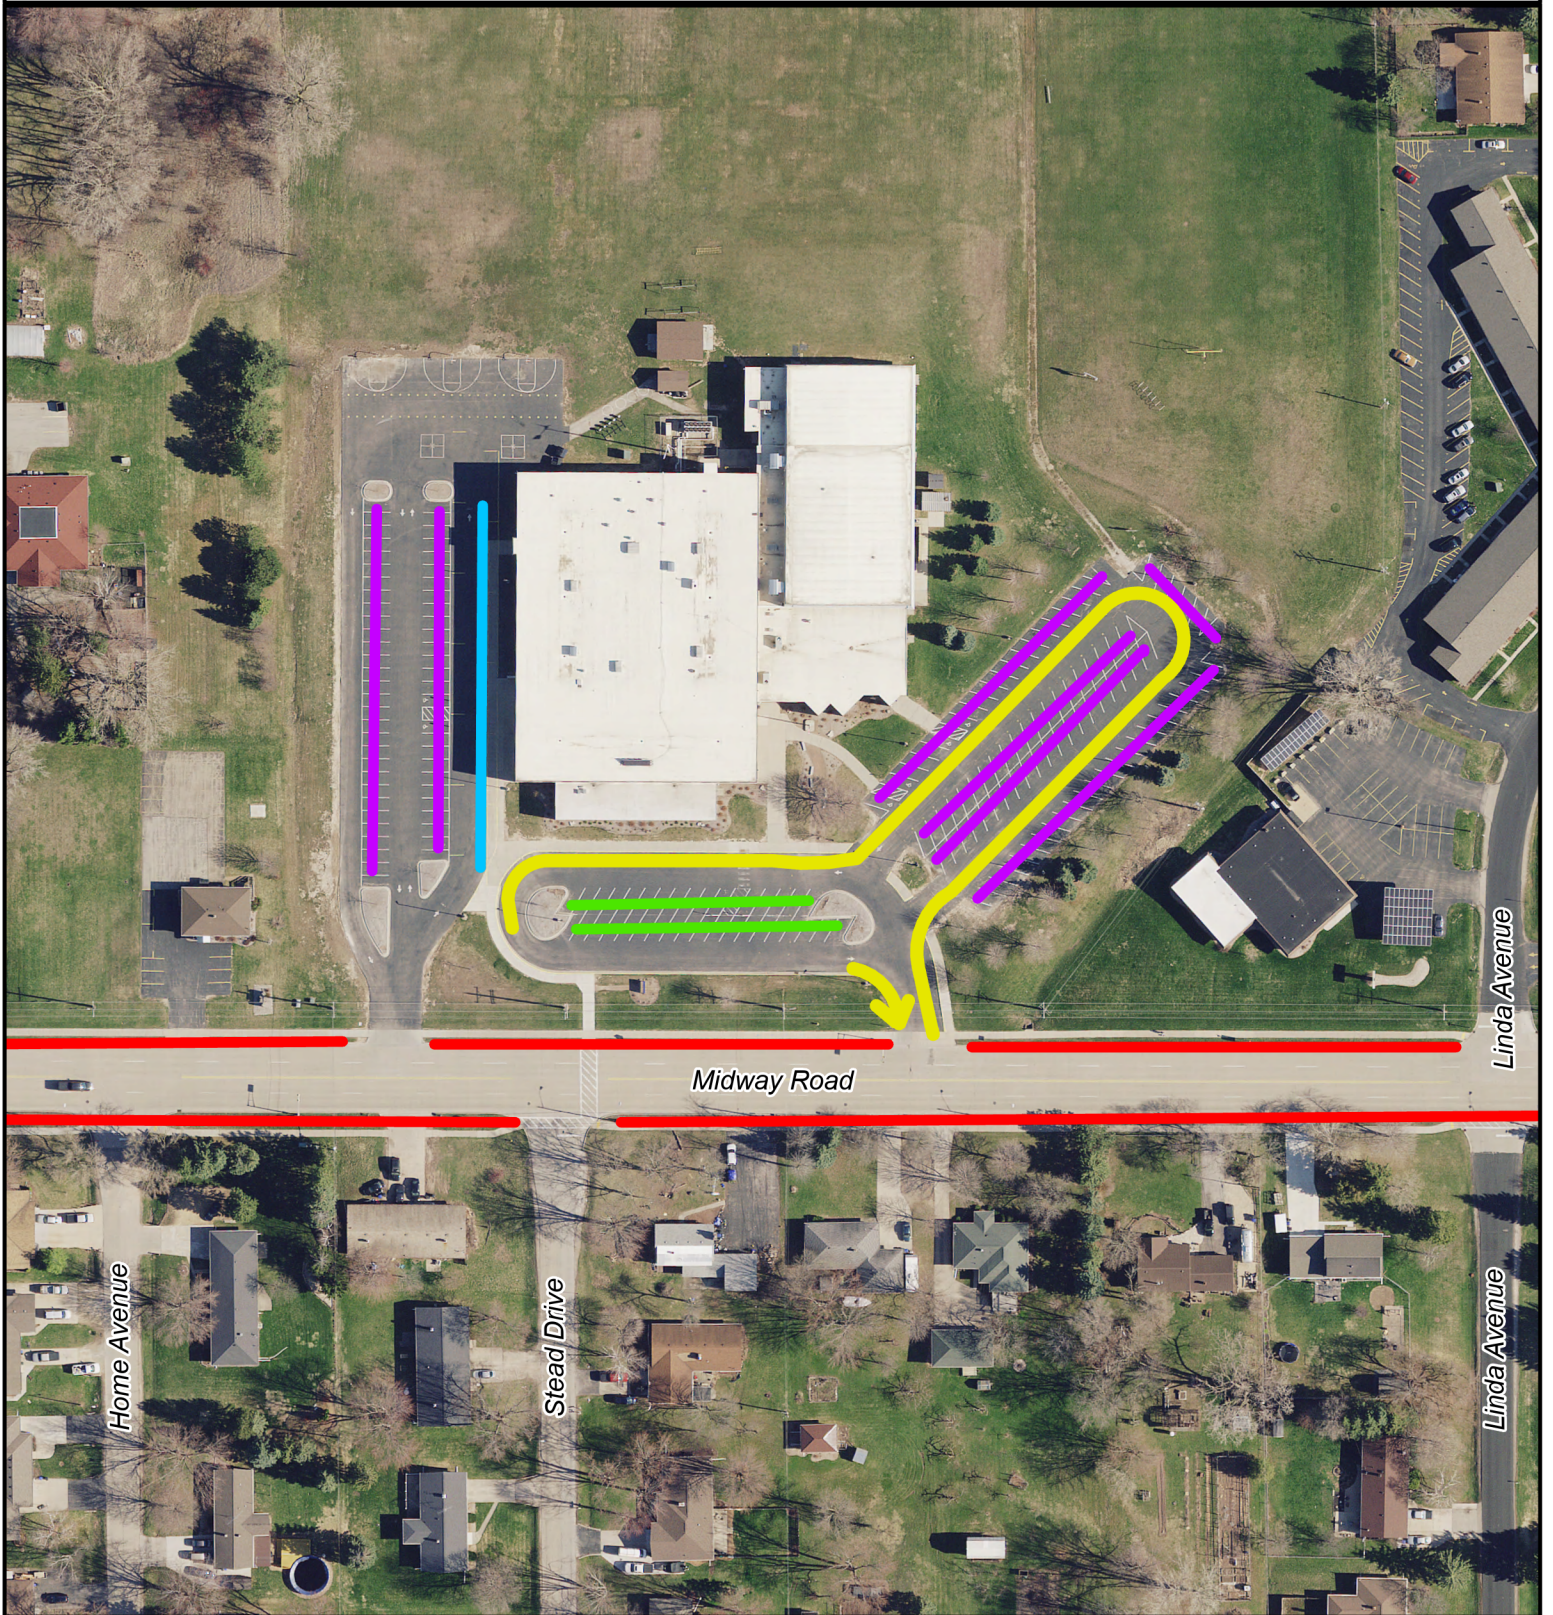

Parent Parking | Maplewood Middle School

- █ Bus Loading Area
- █ Parent Pick Up / Drop Off
- █ Parent/General Parking
- █ Staff Parking
- █ No Parking

Source:
Base data/imagery provided by Winnebago County 2021.
SRTS data provided by ECWRPC 2021.

PREPARED DECEMBER 2021 BY: