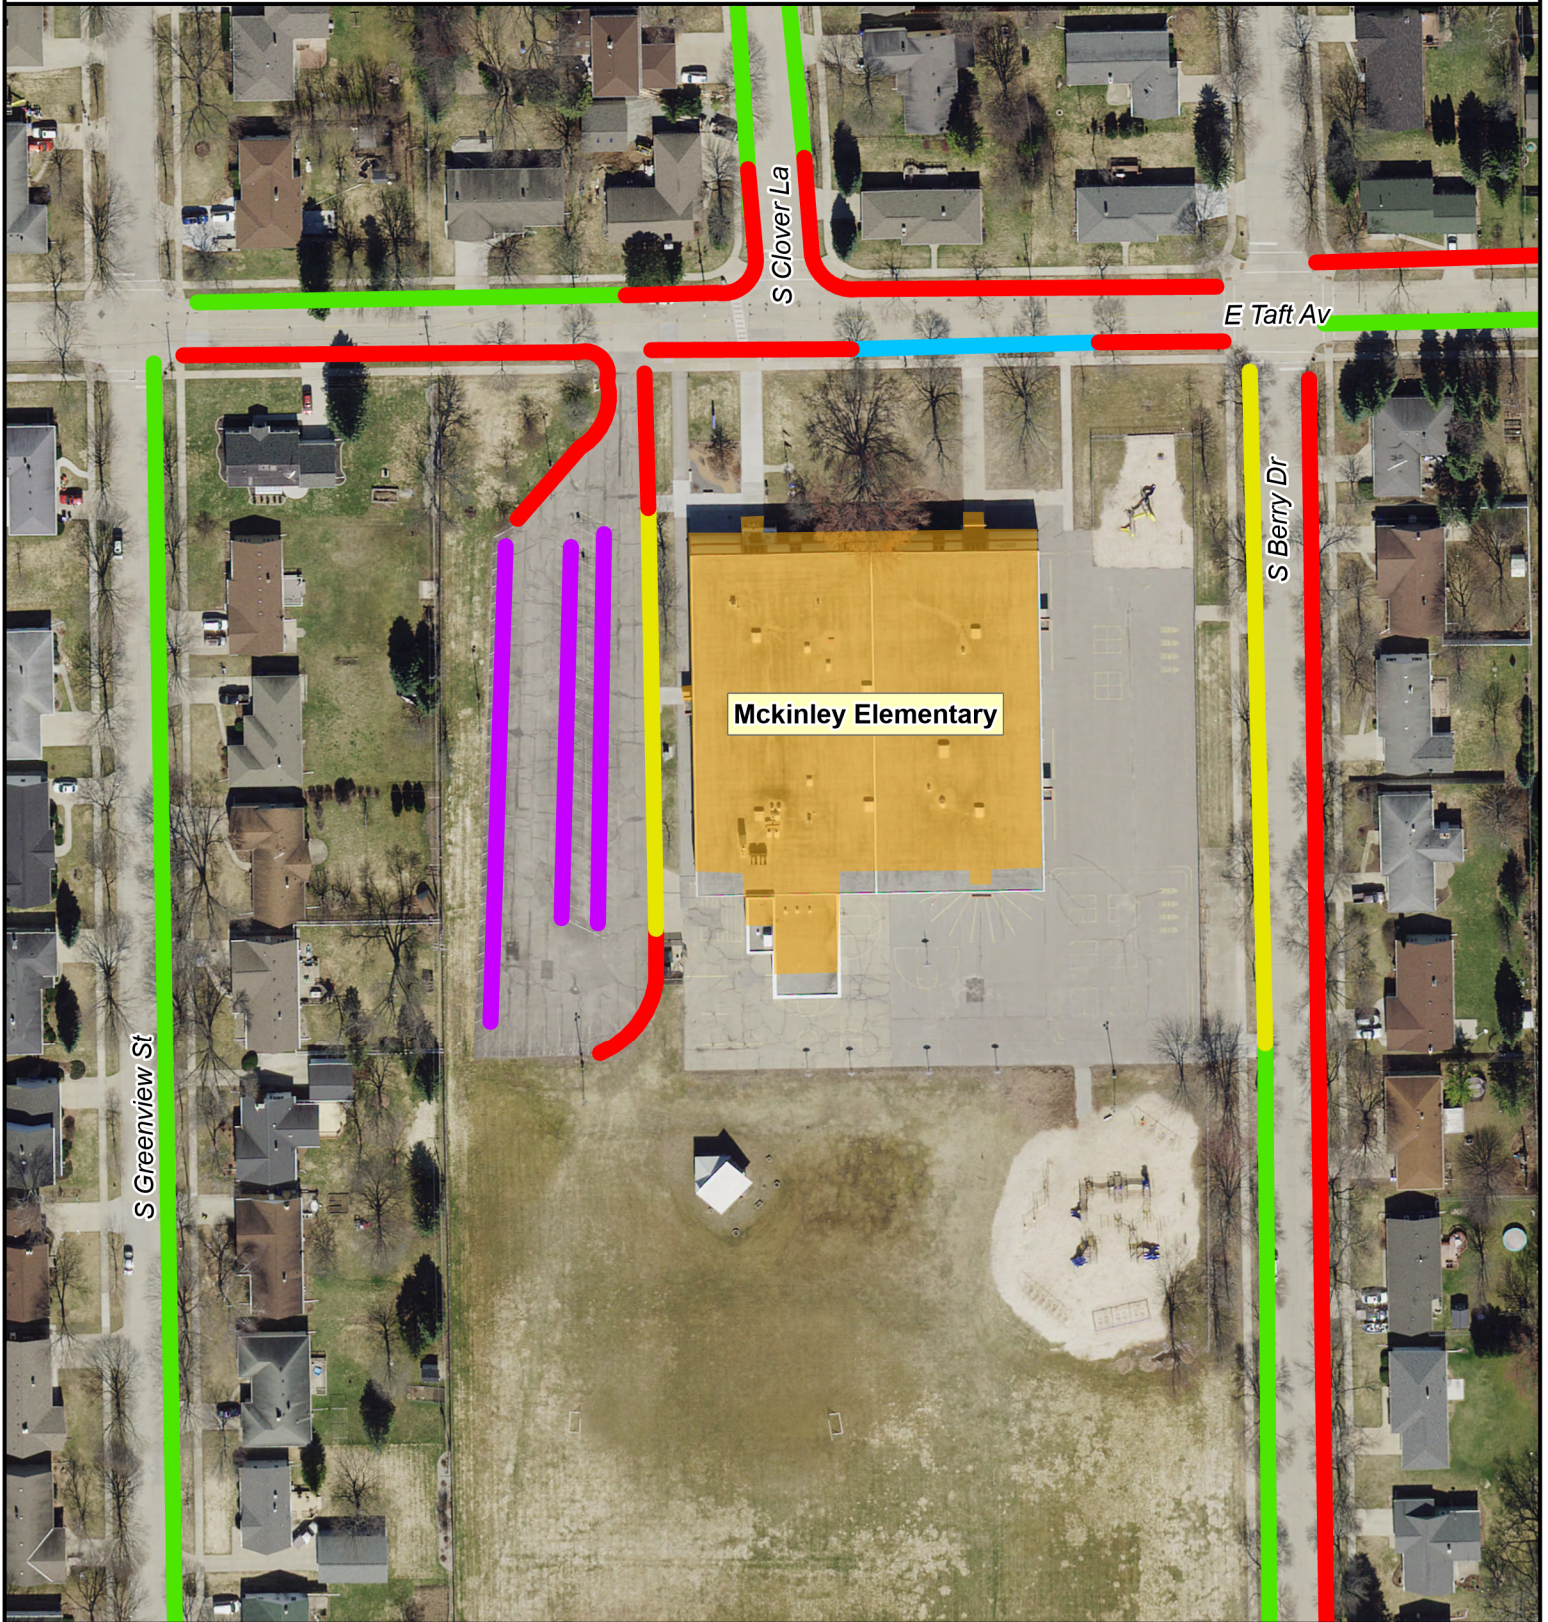

Parent Parking | McKinley Elementary School

- █ Bus Loading Area
- █ Parent Pick-up/Drop-off
- █ Parent/General Parking
- █ Staff Parking
- █ No Parking

PREPARED JUNE 2022 BY:
East Central Wisconsin Regional Planning Commission