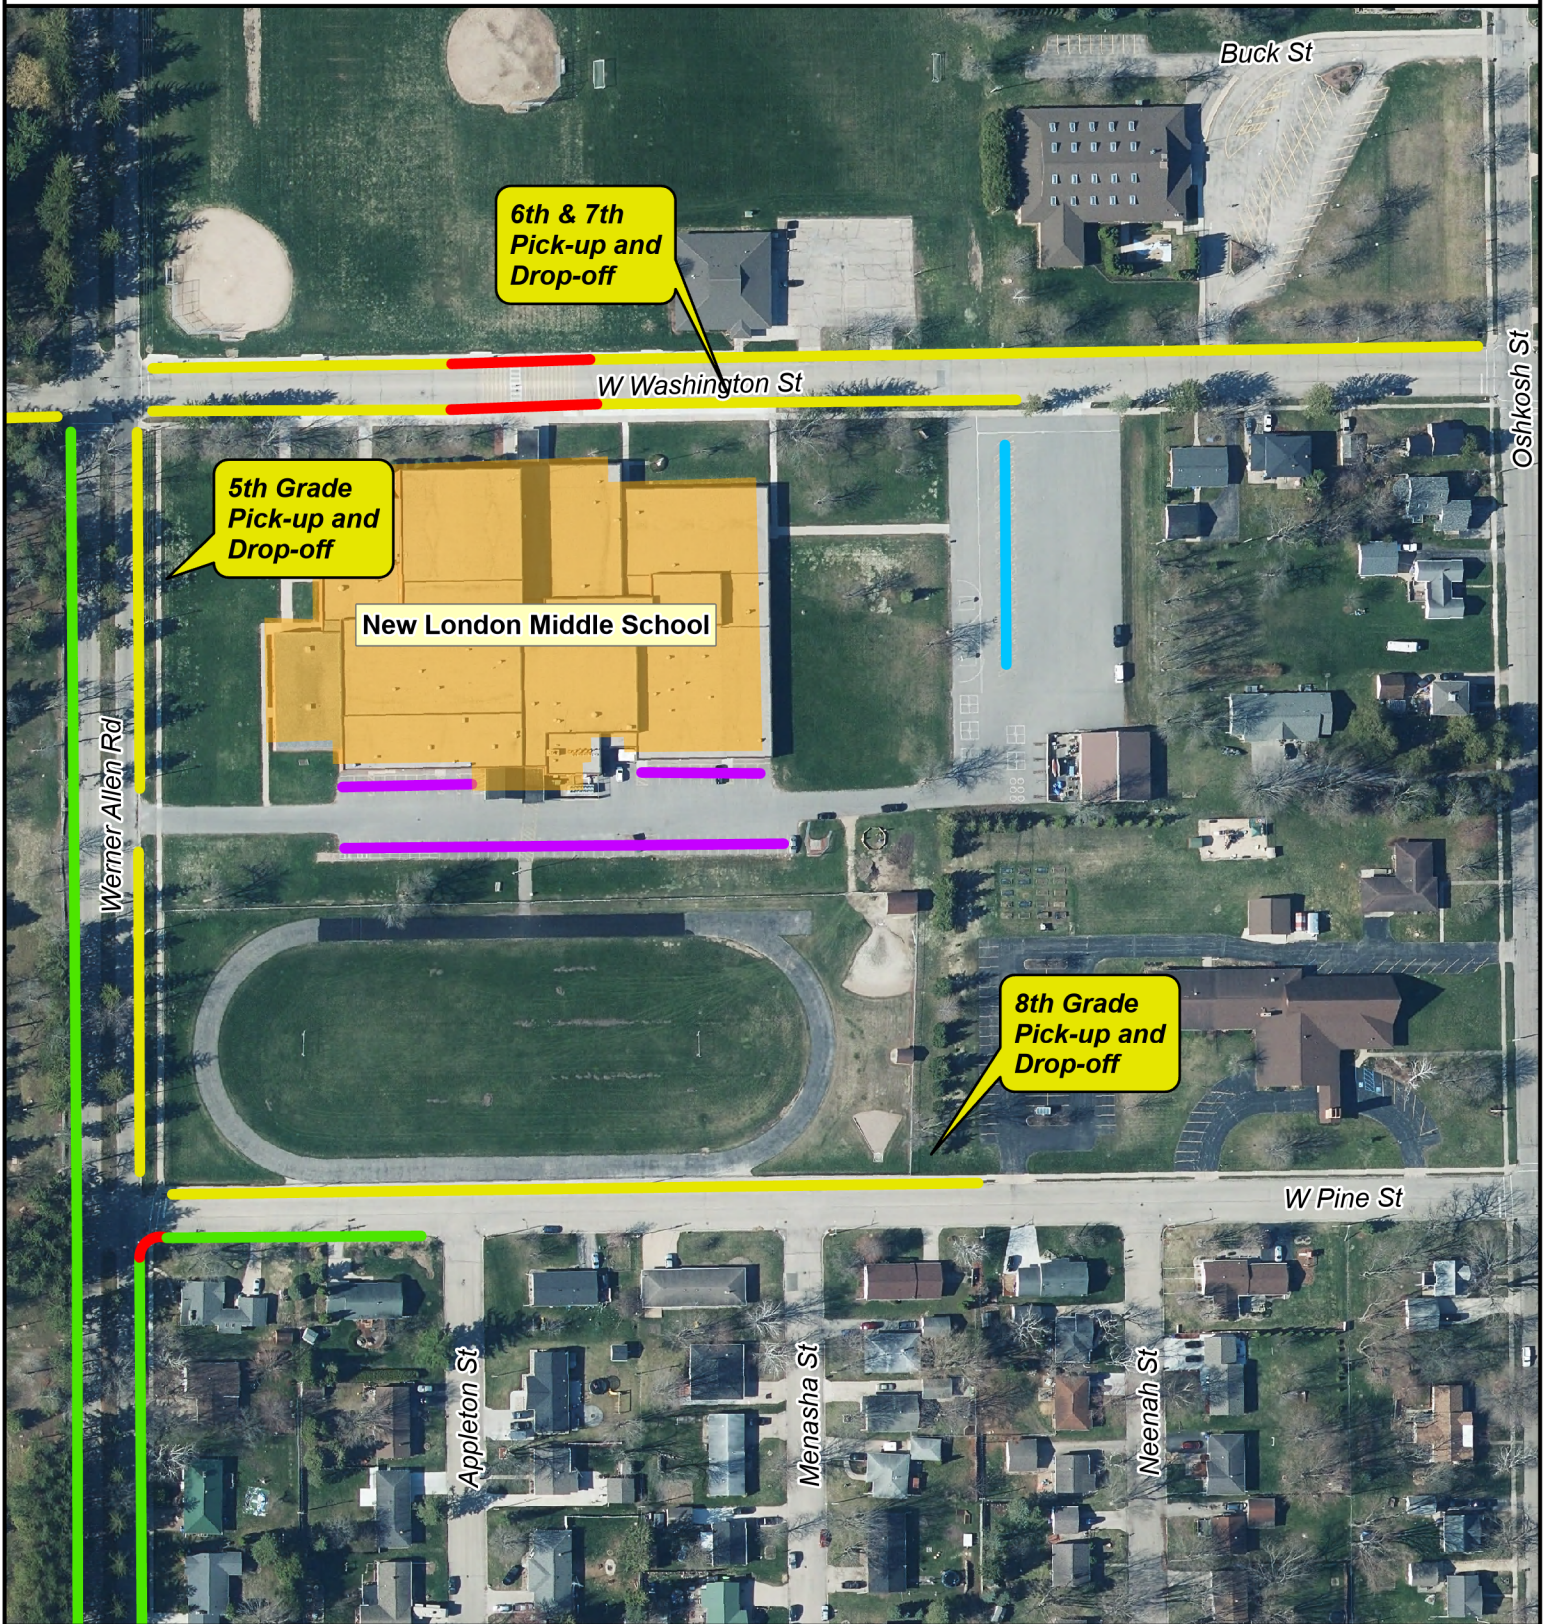

Parent Parking | New London Middle School

- Bus Loading Area
- Parent Pick Up / Drop Off
- Parent/General Parking
- Staff Parking
- No Parking

PREPARED JANUARY 2022 BY: