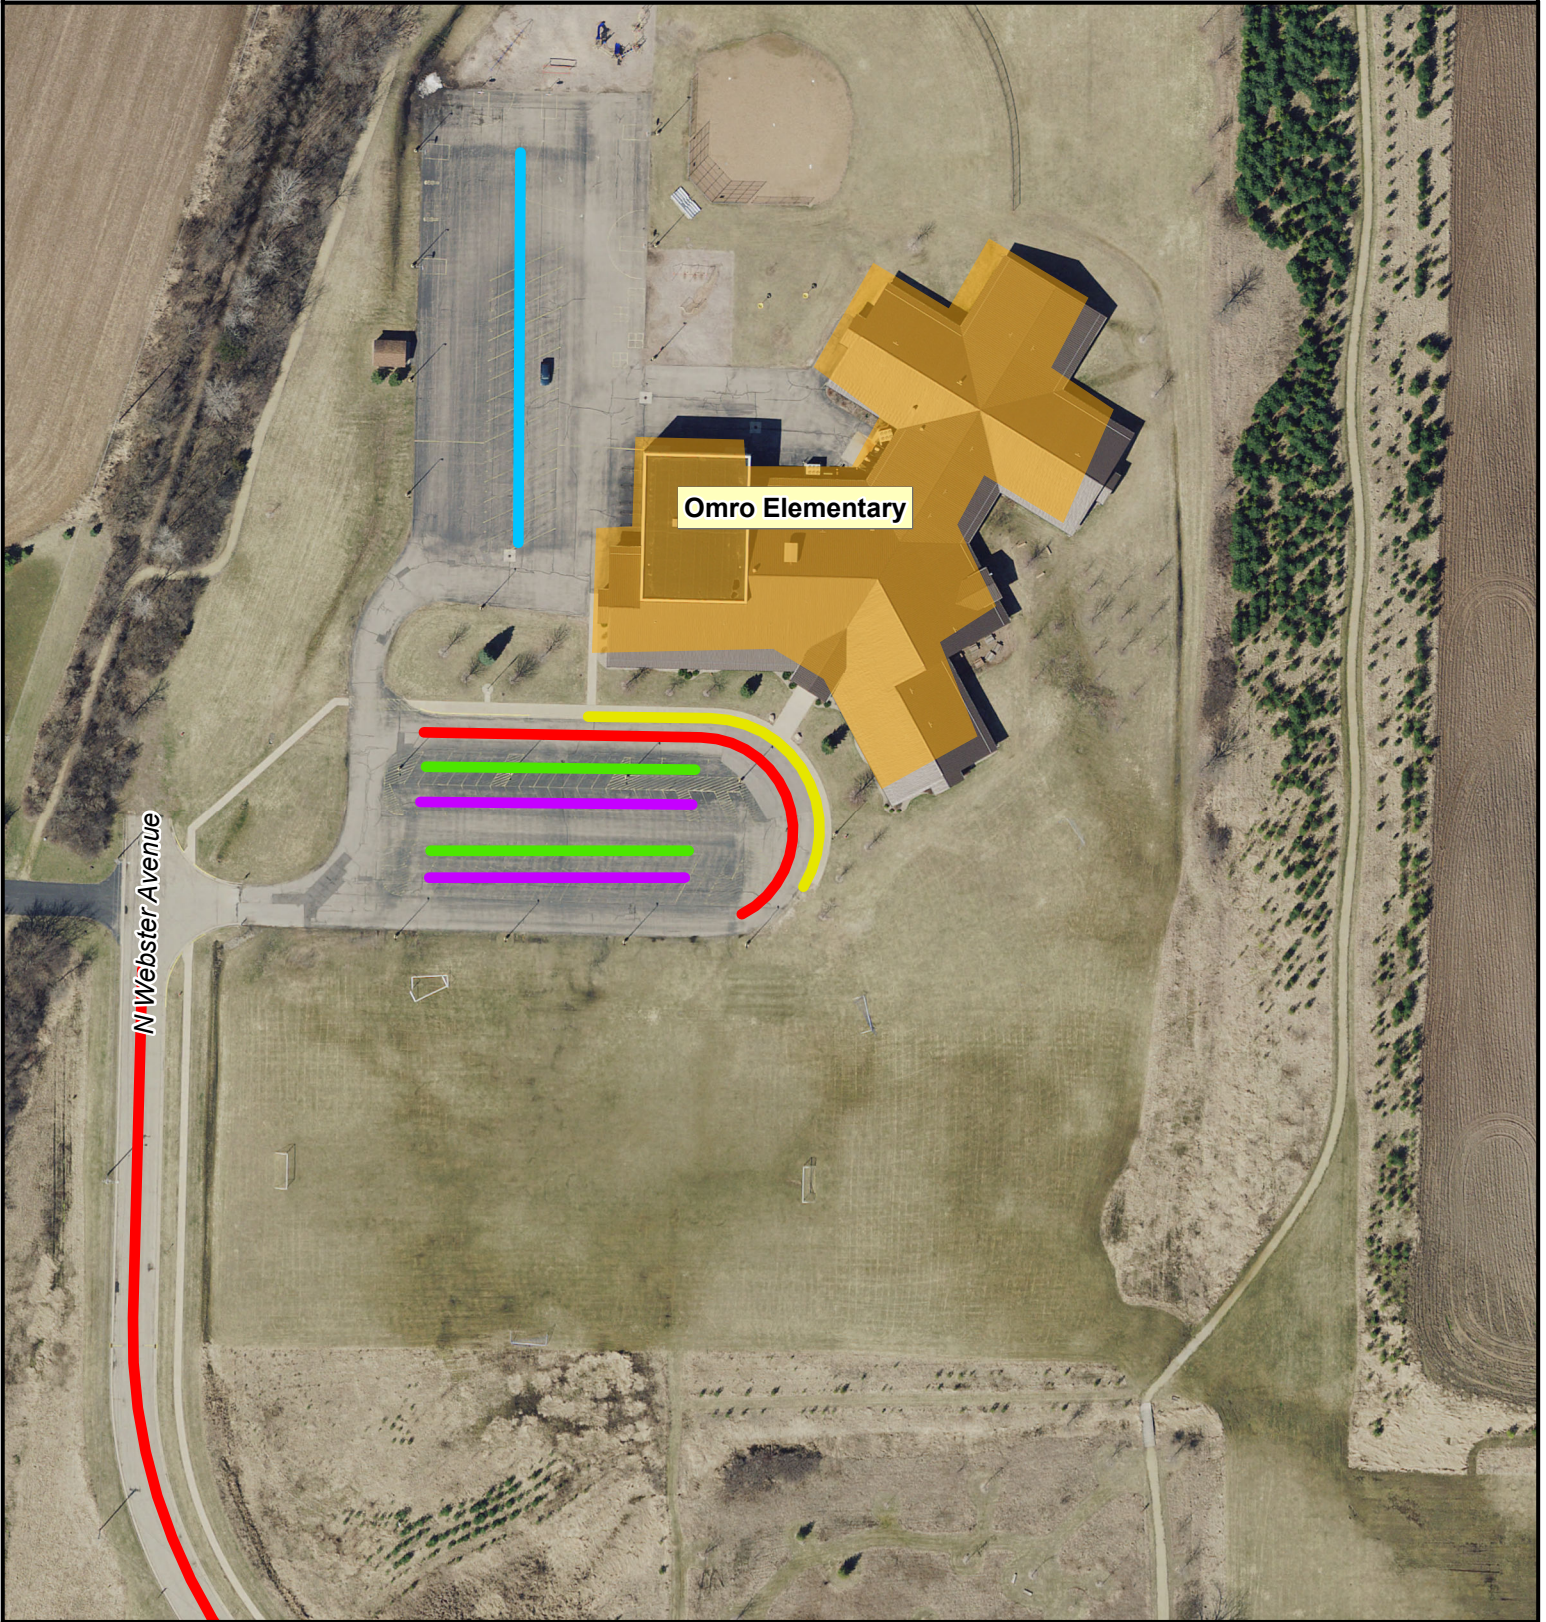

Parent Parking | Omro Elementary School

- Bus Loading Area
- Parent Pick Up / Drop Off
- Parent/General Parking
- Staff Parking
- No Parking

PREPARED AUGUST 2021 BY: