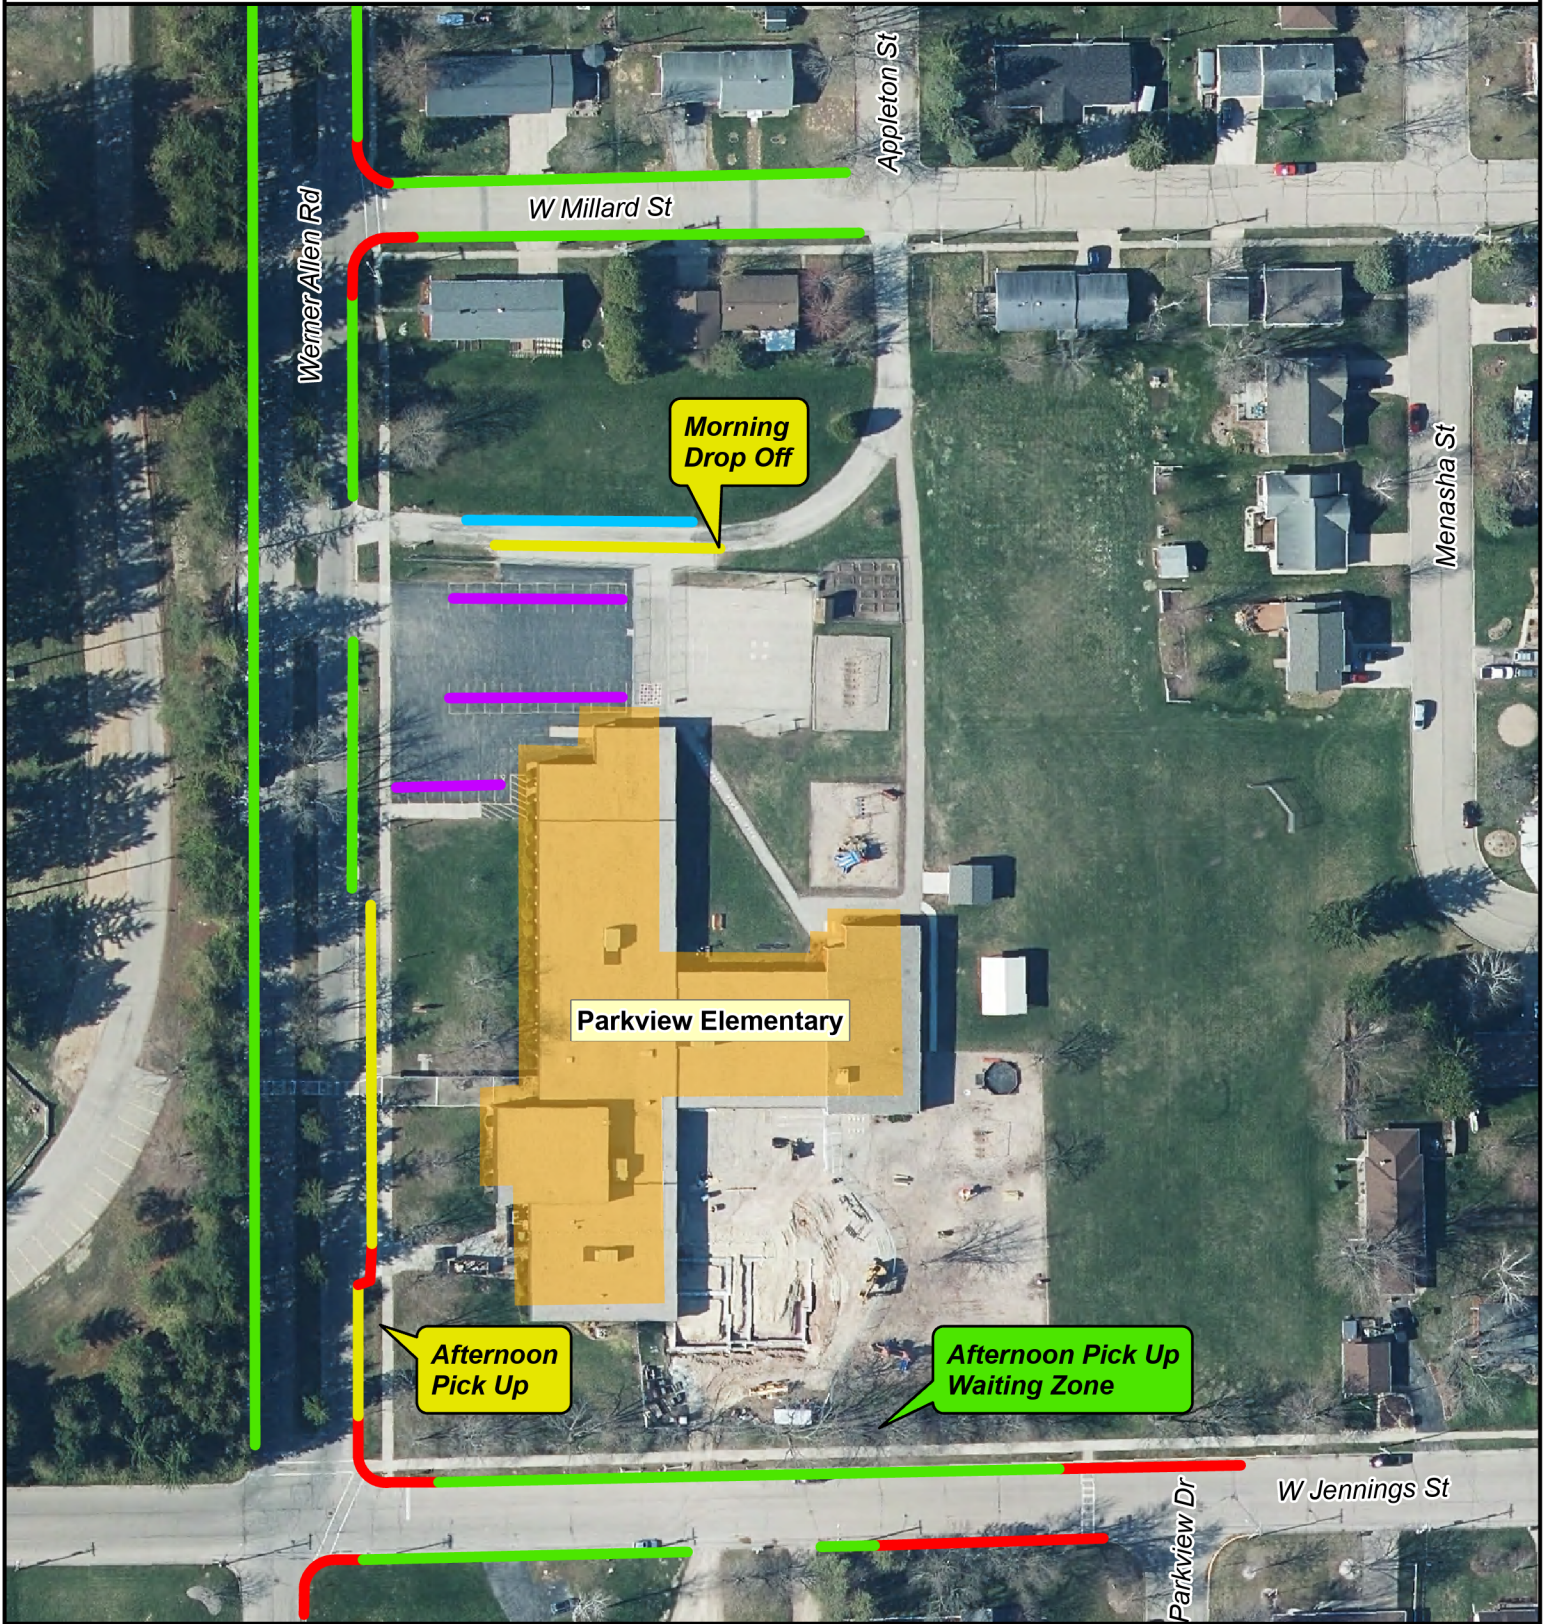

Parent Parking | Parkview Elementary School

- Bus Loading Area
- Staff Parking
- Parent Pick Up / Drop Off
- No Parking
- Parent/General Parking

PREPARED AUGUST 2021 BY: