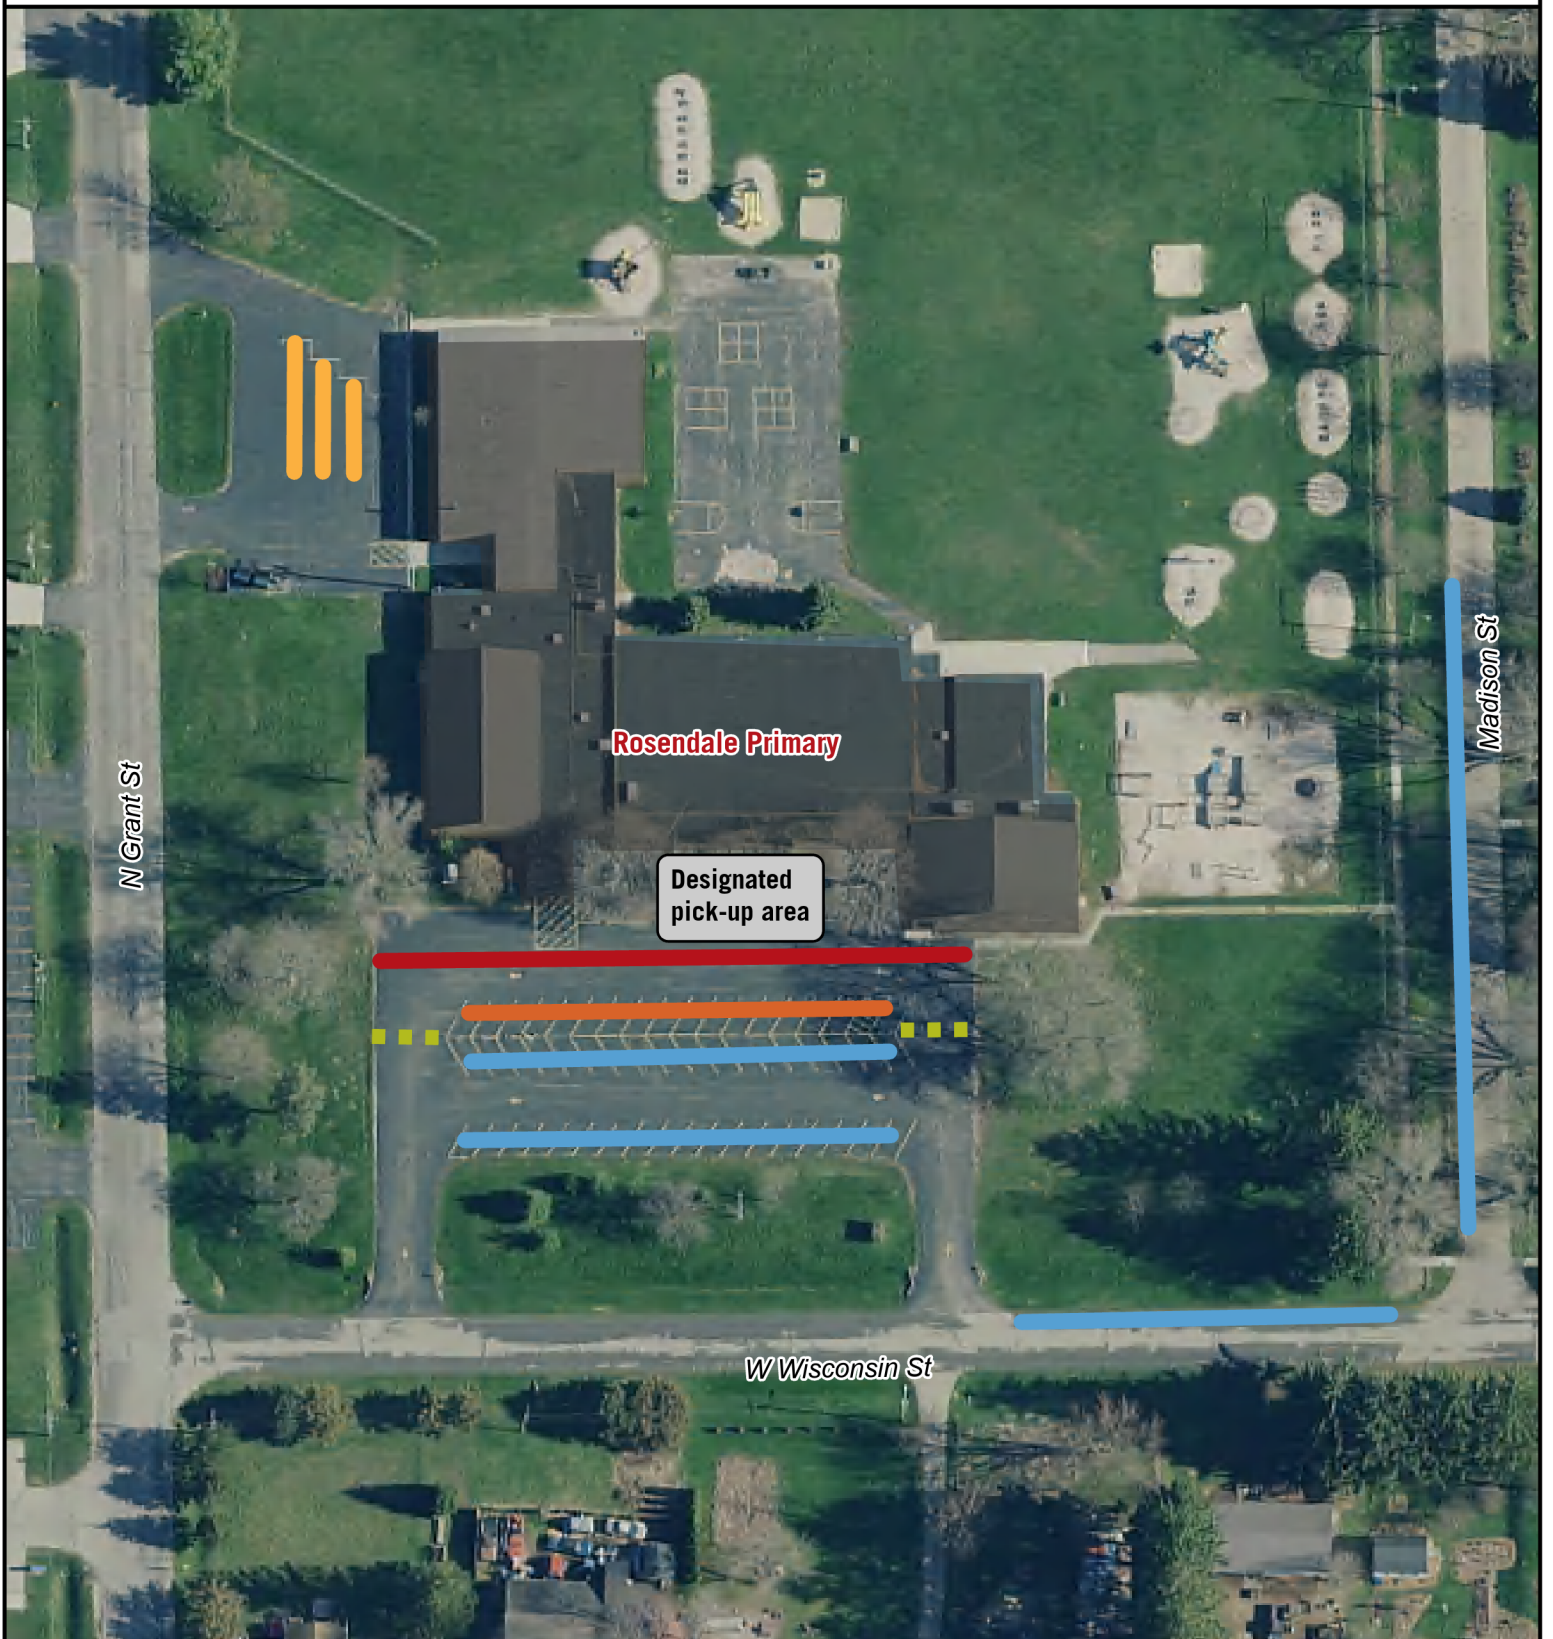

School Circulation Map | Rosendale Primary School

- Bus Loading Area
- Parent/General Parking
- Staff Parking
- No Parking
- Coned Off Area

PREPARED NOVEMBER 2022 BY: