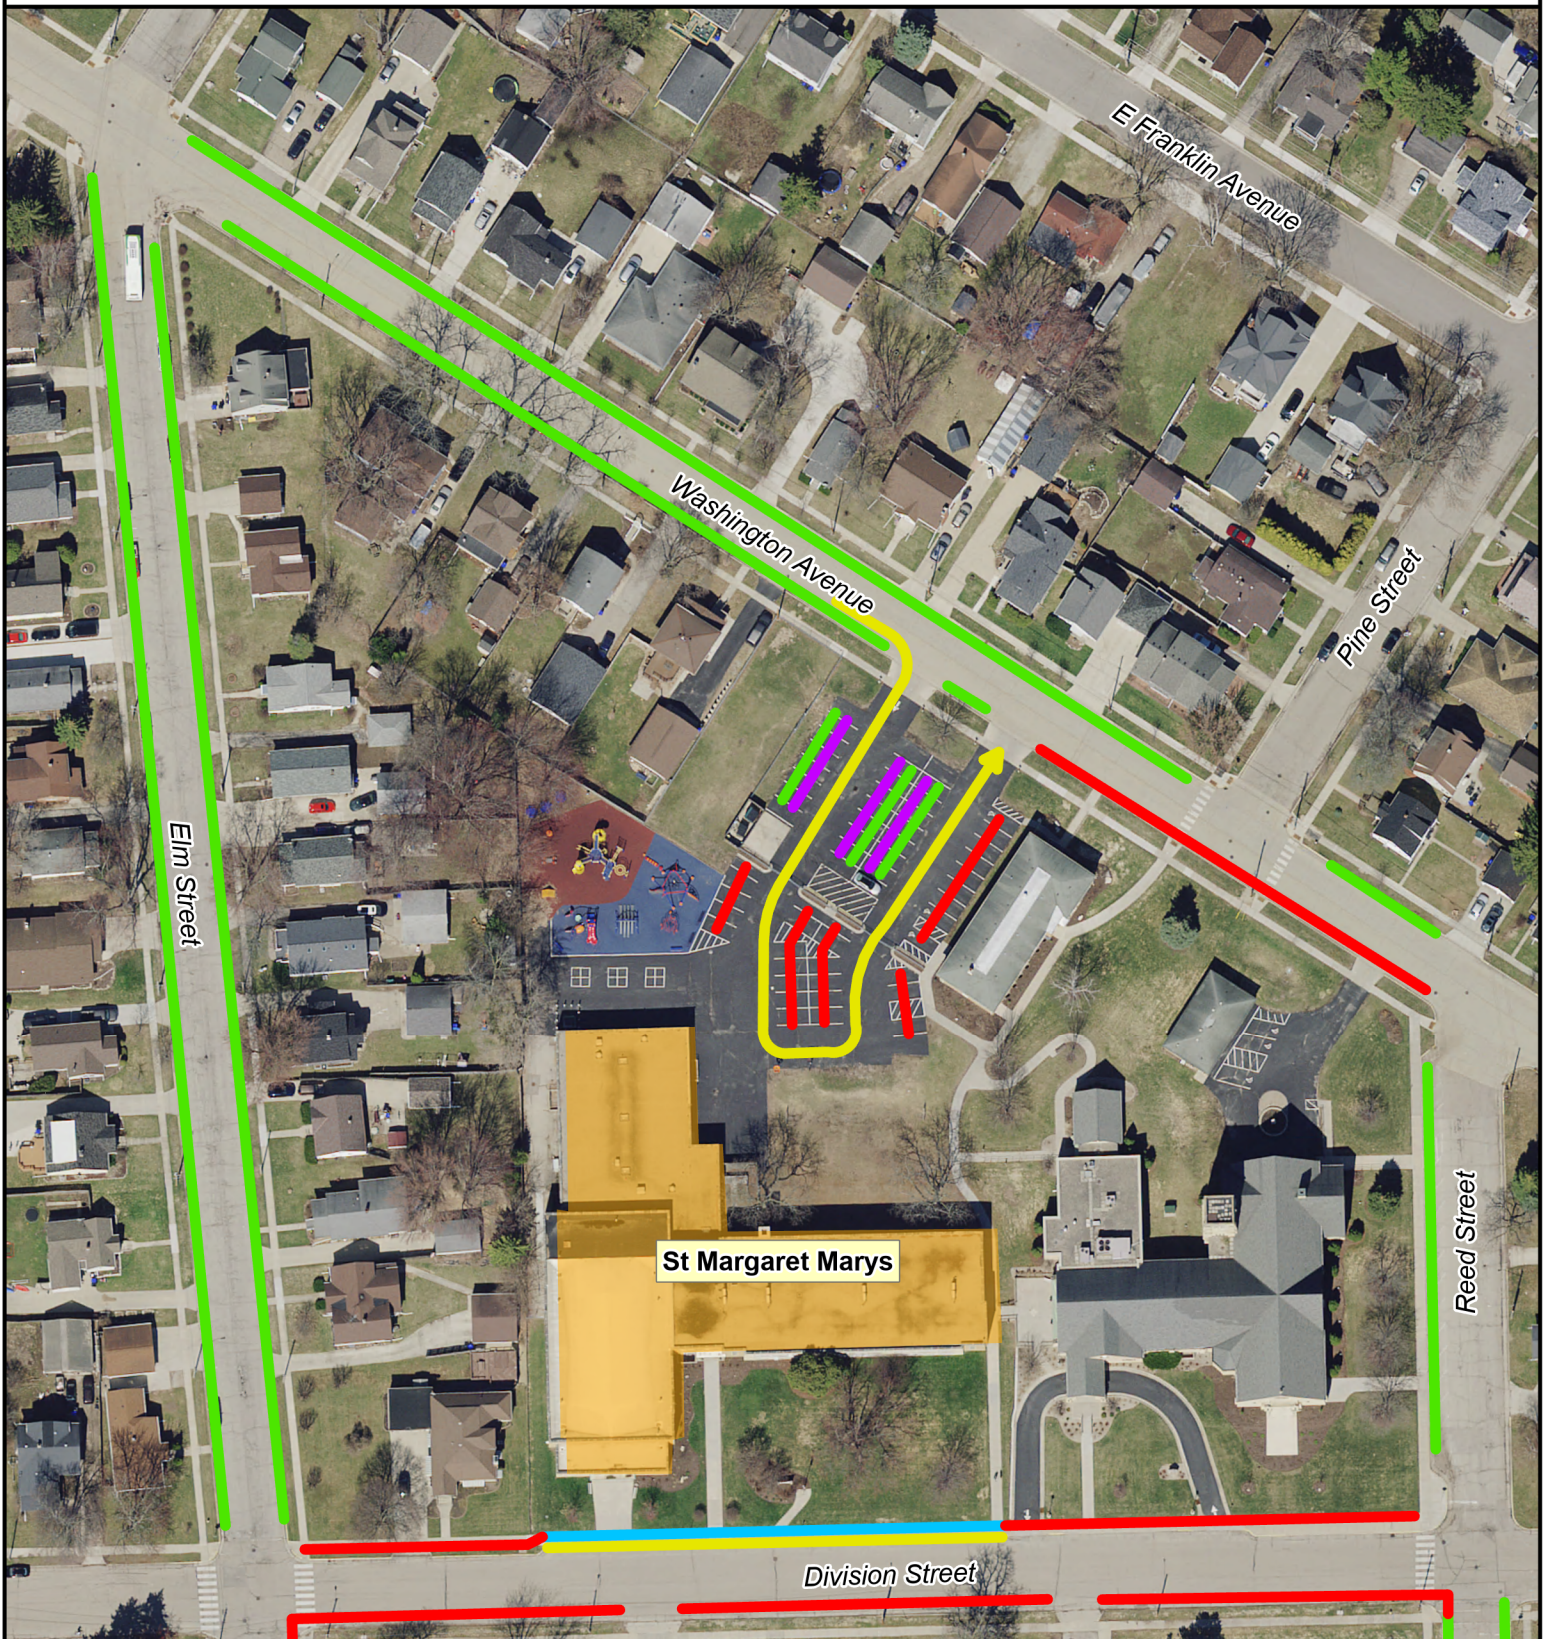

Parent Parking | St. Margaret Mary Elementary School

- Bus Loading Area
- Parent Pick Up / Drop Off
- Parent/General Parking
- Staff Parking
- No Parking

PREPARED AUGUST 2021 BY: