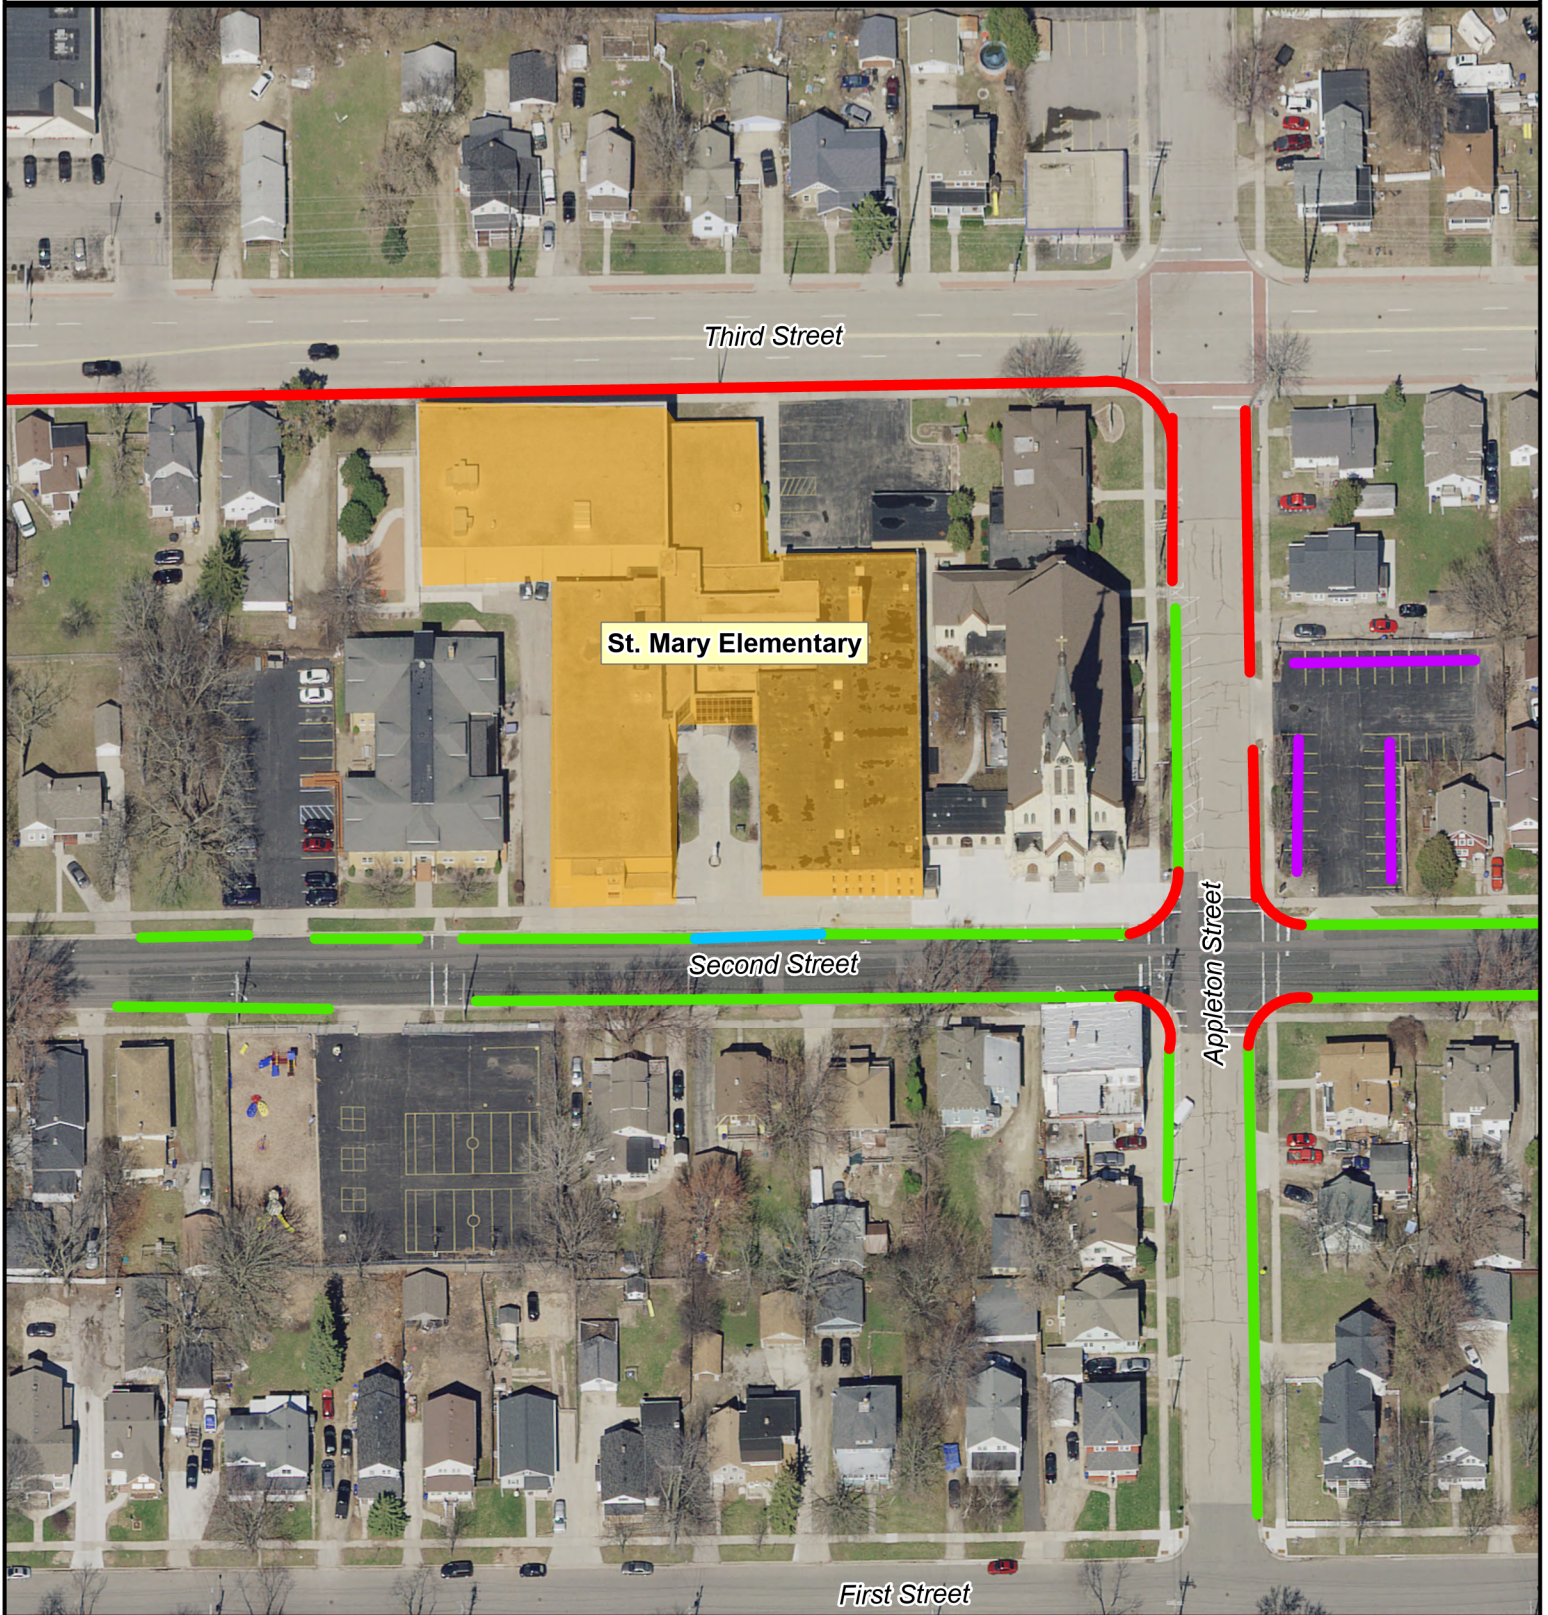

Parent Parking | St. Mary Elementary School

- Bus Loading Area
- Parent/General Parking
- Staff Parking
- No Parking