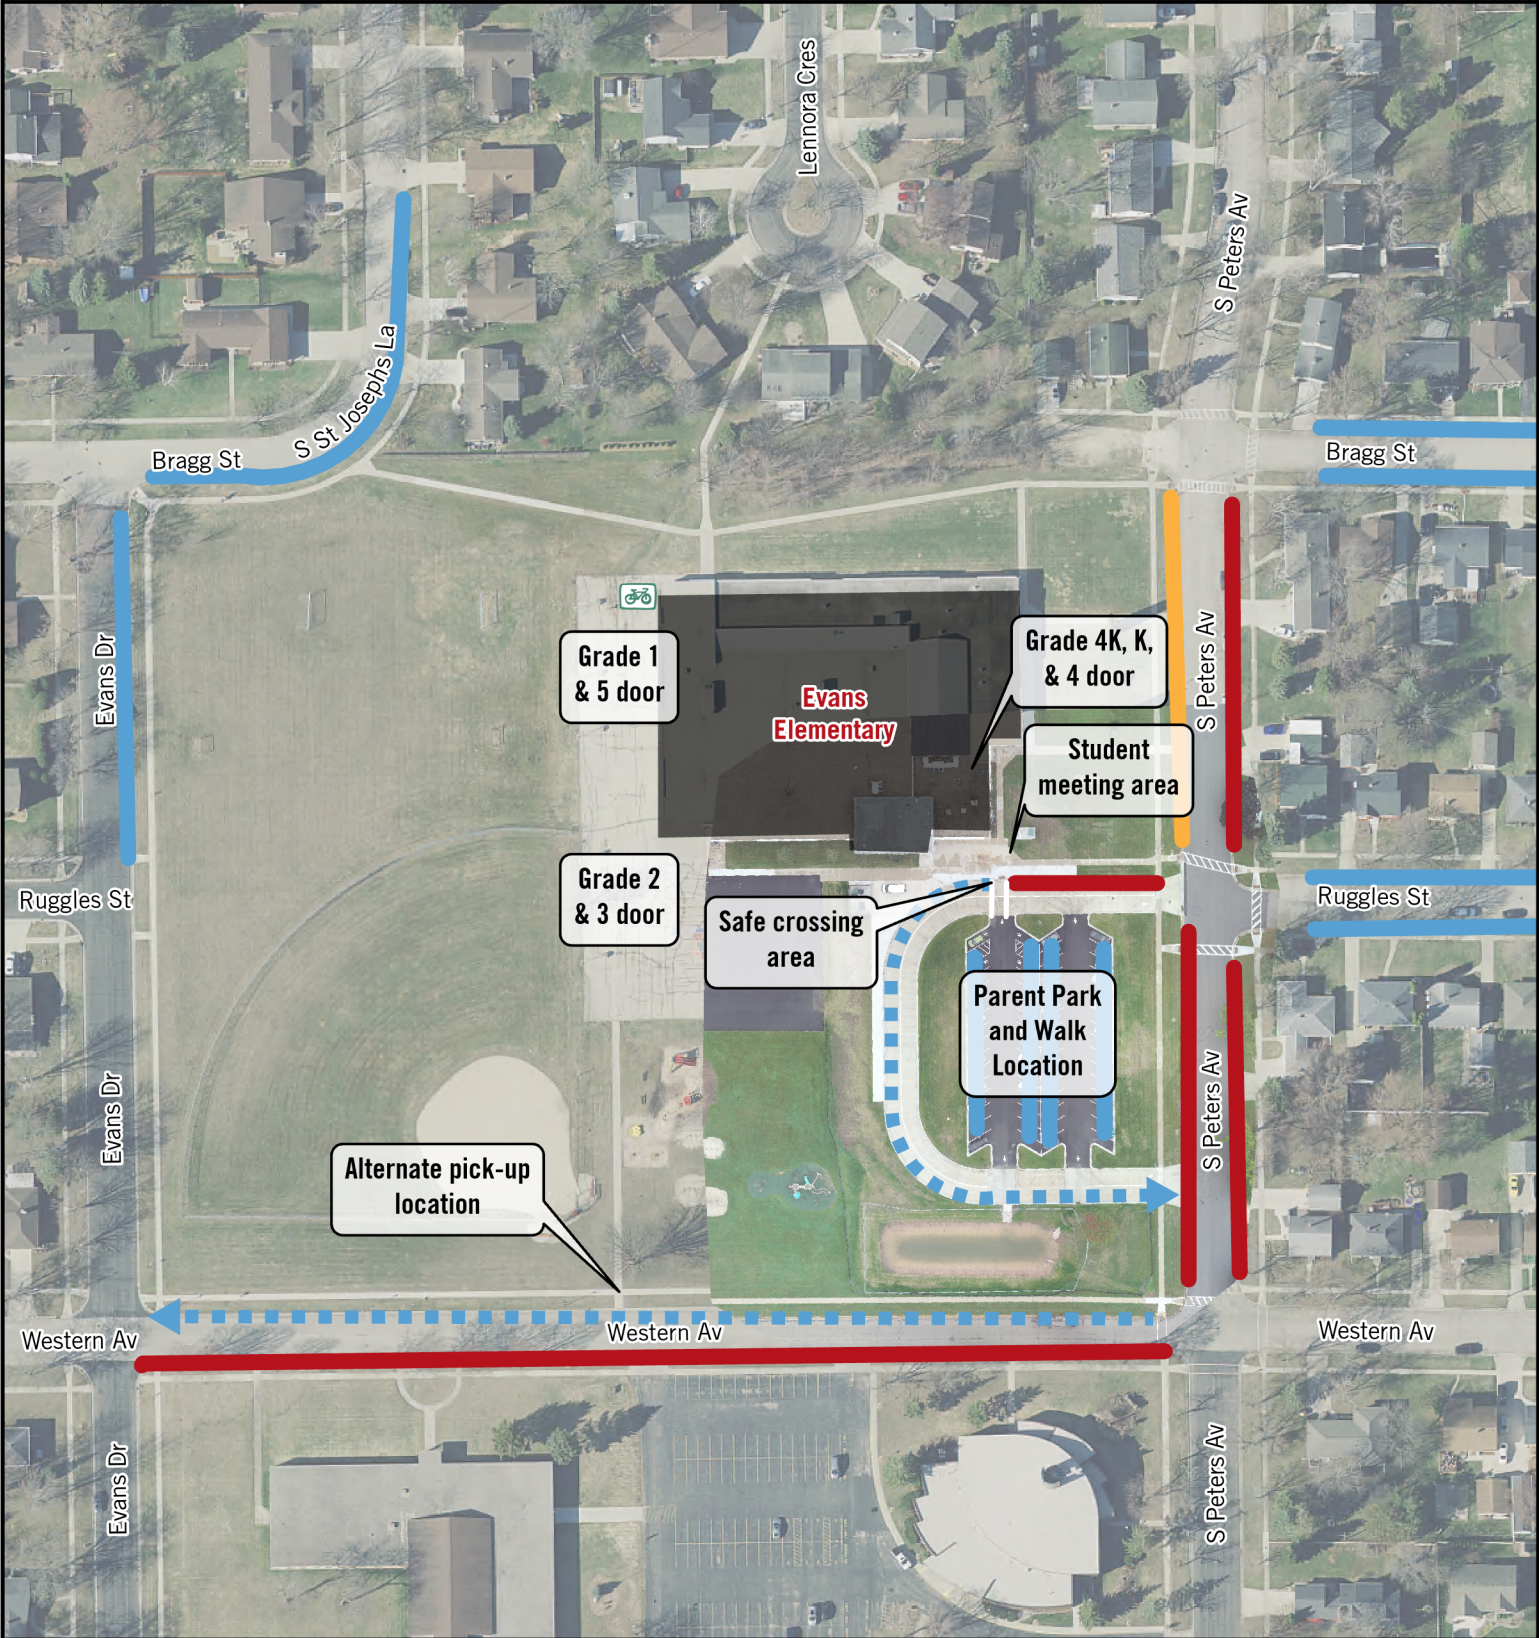

School Circulation Map | Evans Elementary