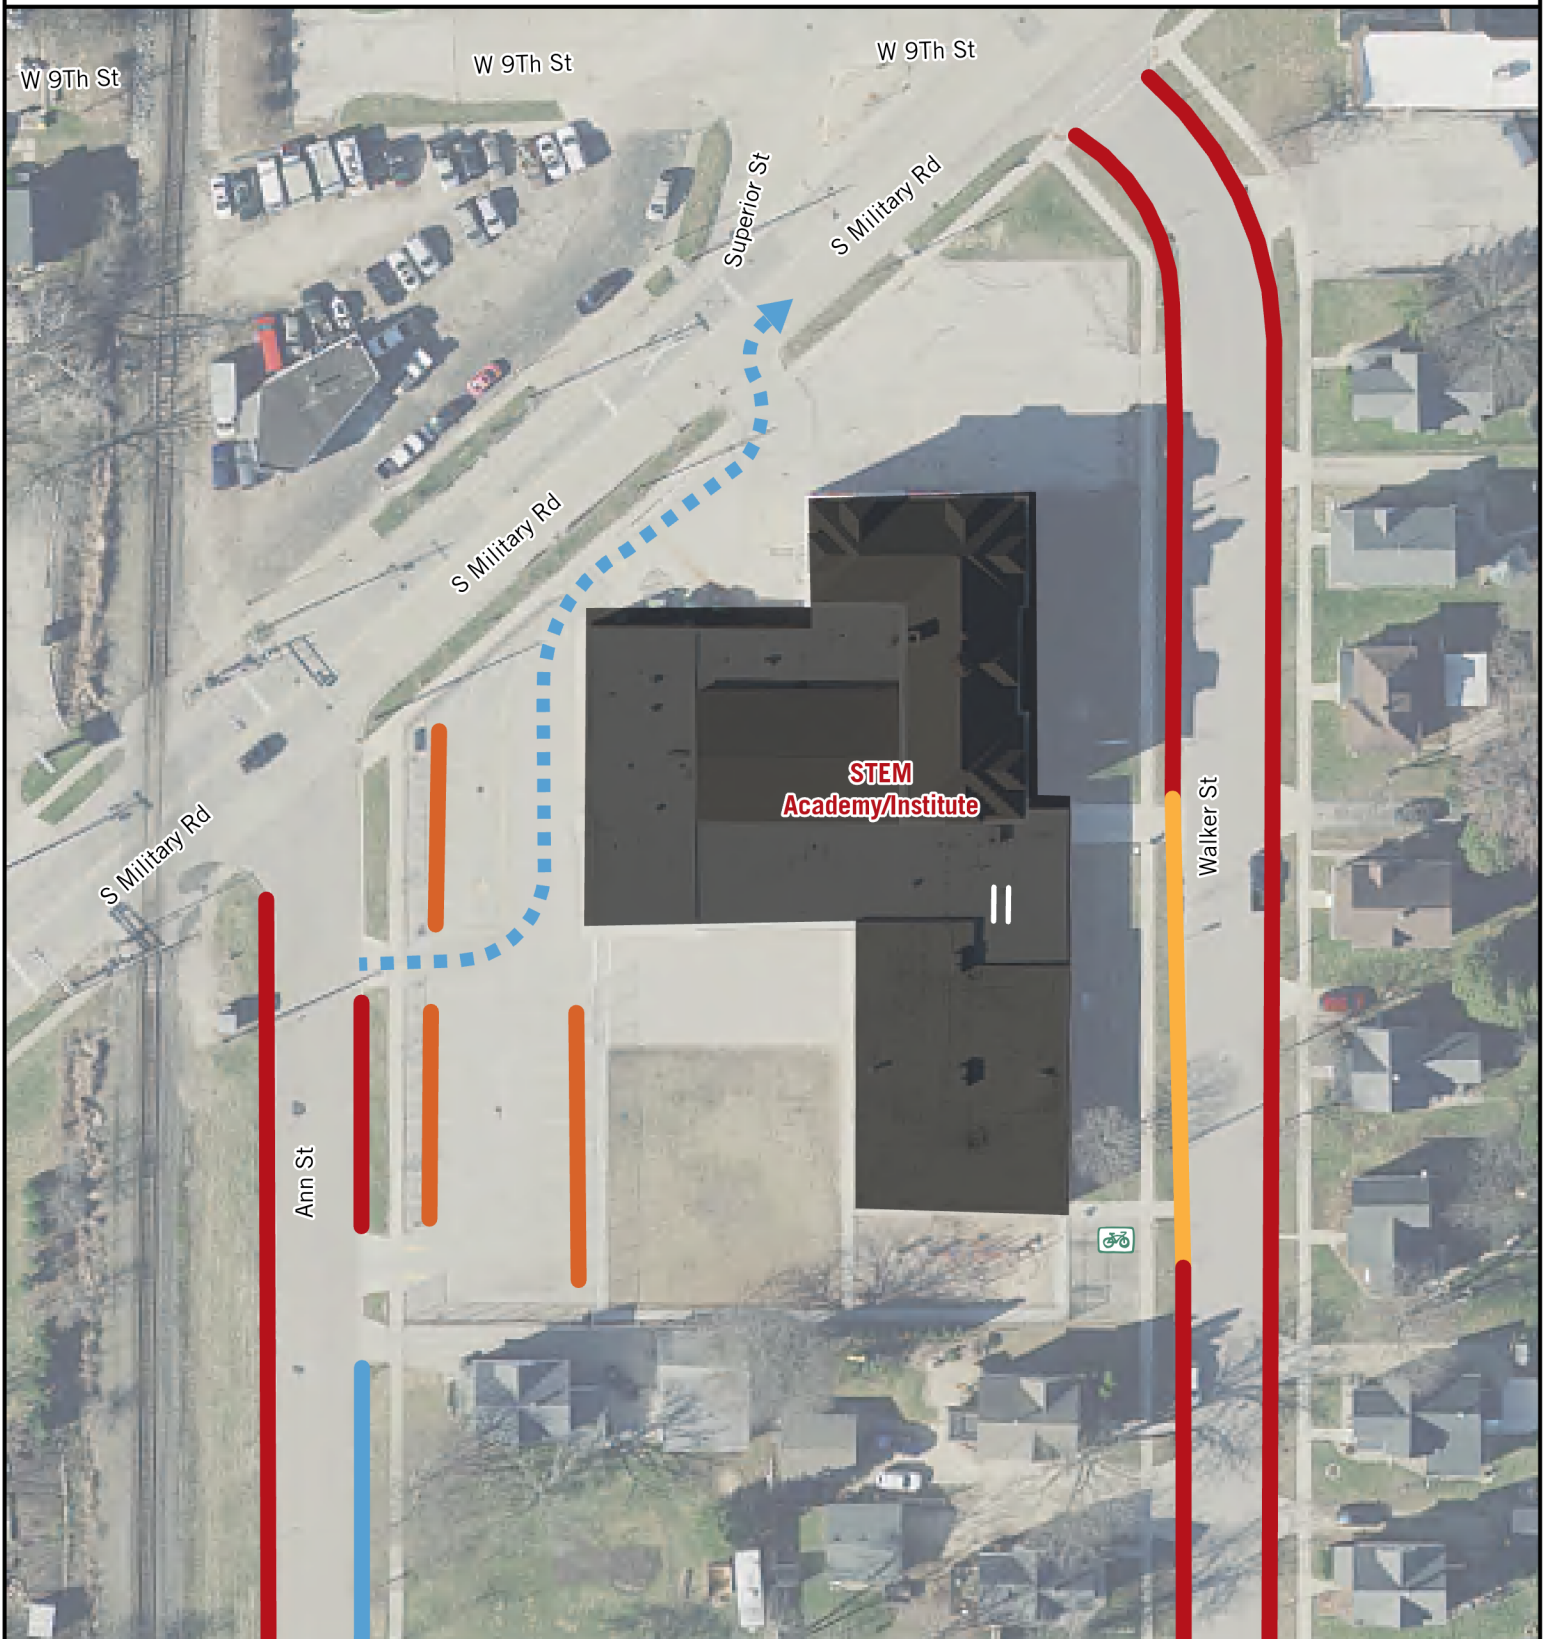

School Circulation Map | Fond du Lac STEM Academy